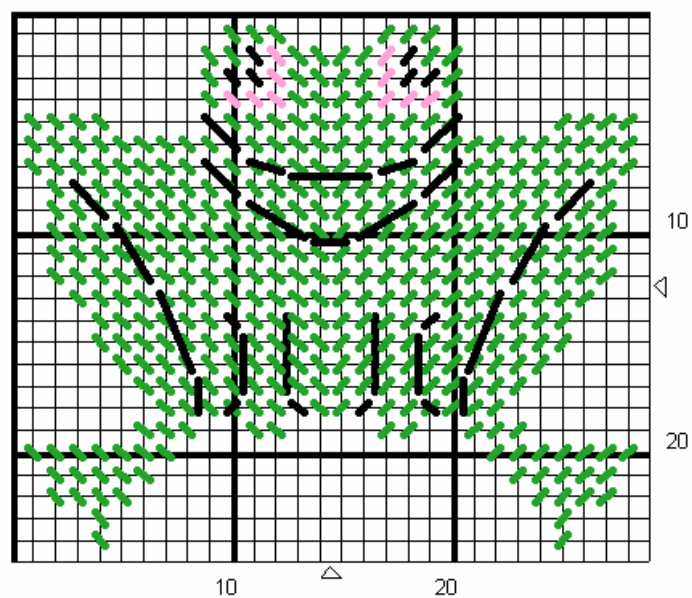

## Frogs

Size:  
29 holes wide by 25 holes high

Colors:  
Green, Black, White (charted as pink)

Cut plastic canvas and stitch as diagrammed above.

Overcast with black and/or green.

This pattern can be used as a magnet (cut-out), or  
As a coaster, cutting 29 x 25, stitching background with contrasting color, or  
As a boutique tissue box size, centered on a 31(or 33) x 36 piece.