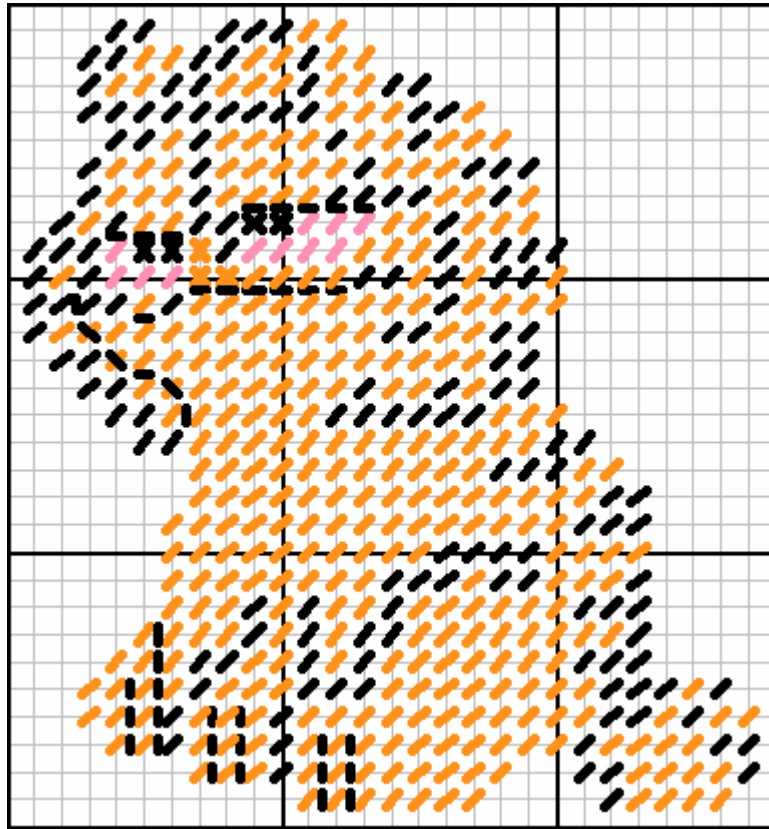

Garfield

Size: 28 holes wide by 30 holes high
Sized for a large magnet or coaster.
(This pattern could also be used for a boutique tissue box side)

Colors:
Black, Orange
White is charted as light Pink.

Stitch as charted.
Cut around stitched area for a shaped magnet/coaster.
Overcast with Black.