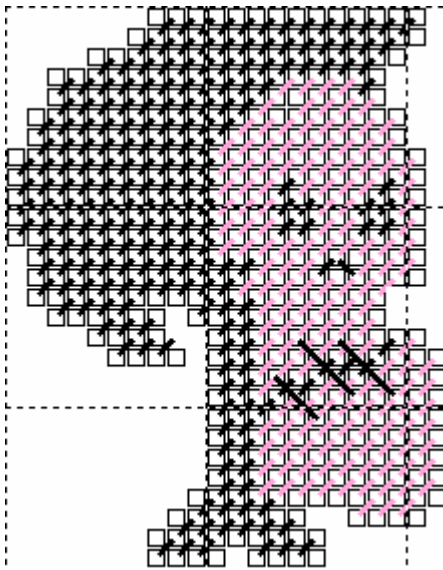

Grim Adventures of Billy & Mandy

Grim

Size: 22 holes by 28 holes
(White charted as Pink)

Size: 20 holes by 24 holes
(White charted as Pink)

Mandy

Size: 23 holes by 21 holes
(White charted as Lily Pink)

Billy

Size: 23 holes by 29 holes
(White charted as Pink)

These images are copyrighted.

You may not sell these patterns or offer them to others as your own.

Please refer interested parties to www.mountainharmony.com/crafts/ for this and other MHC patterns.