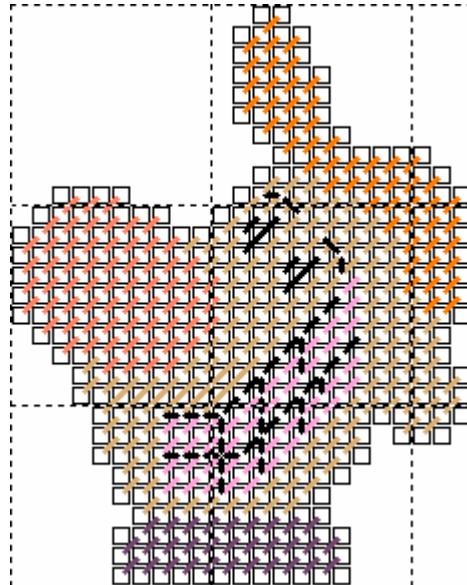

Grim Adventures of Billy & Mandy

Grim

Size: 22 holes by 28 holes
(White charted as Pink)

Size: 20 holes by 24 holes
(White charted as Pink)

Mandy

Size: 23 holes by 21 holes
(White charted as Lily Pink)

Billy

Size: 23 holes by 29 holes
(White charted as Pink)

These images are copyrighted.

You may not sell these patterns or offer them to others as your own.

Please refer interested parties to www.mountainharmony.com/crafts/ for this and other MHC patterns.