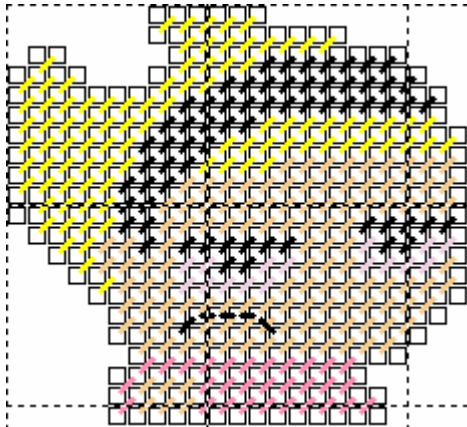

Grim Adventures of Billy & Mandy

Grim

Size: 22 holes by 28 holes
(White charted as Pink)

Size: 20 holes by 24 holes
(White charted as Pink)

Mandy

Size: 23 holes by 21 holes
(White charted as Lily Pink)

Billy

Size: 23 holes by 29 holes
(White charted as Pink)

These images are copyrighted.

You may not sell these patterns or offer them to others as your own.

Please refer interested parties to www.mountainharmony.com/crafts/ for this and other MHC patterns.