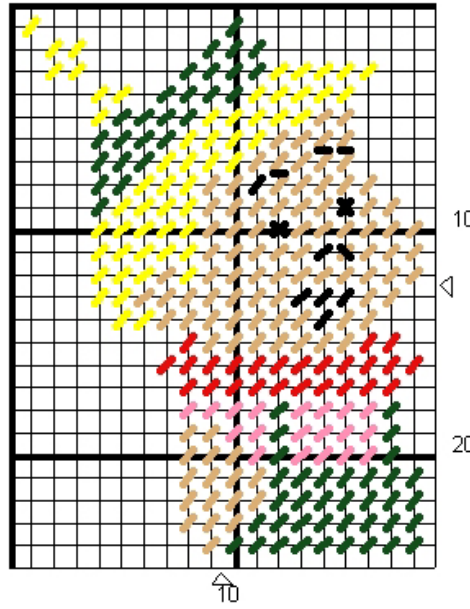

The Jetsons

George
15 holes by 31 holes

Colors:
Orange, Tan, Black,
Gray, White (charted as Pink)

Elroy
19 holes by 25 holes

Colors:
Yellow, Green, Tan, Black,
Red, White (charted as Pink)

Astro
17 holes by 30 holes

Colors:
Gray, Pink, Black,
Green, White (charted as Blue)

These images are copyrighted.

You may not sell these patterns or offer them to others as your own.

Please refer interested parties to www.mountainharmony.com/crafts/ for this and other MHC patterns.

The Jetsons

Jane
21 holes by 26 holes

Colors:
Light Brown, Tan, Black,
Red, Purple, White (charted as Pink)

Judy
22 holes by 28 holes

Colors:
Black, White (charted as Pink),
Tan, Red, Orange