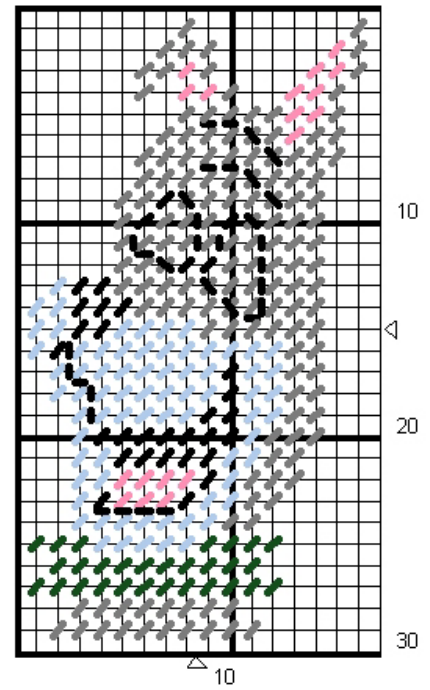

The Jetsons

George
15 holes by 31 holes

Colors:
Orange, Tan, Black,
Gray, White (charted as Pink)

Elroy
19 holes by 25 holes

Colors:
Yellow, Green, Tan, Black,
Red, White (charted as Pink)

Astro
17 holes by 30 holes

Colors:
Gray, Pink, Black,
Green, White (charted as Blue)

These images are copyrighted.

You may not sell these patterns or offer them to others as your own.

Please refer interested parties to www.mountainharmony.com/crafts/ for this and other MHC patterns.

The Jetsons

Jane
21 holes by 26 holes

Colors:
Light Brown, Tan, Black,
Red, Purple, White (charted as Pink)

Judy
22 holes by 28 holes

Colors:
Black, White (charted as Pink),
Tan, Red, Orange