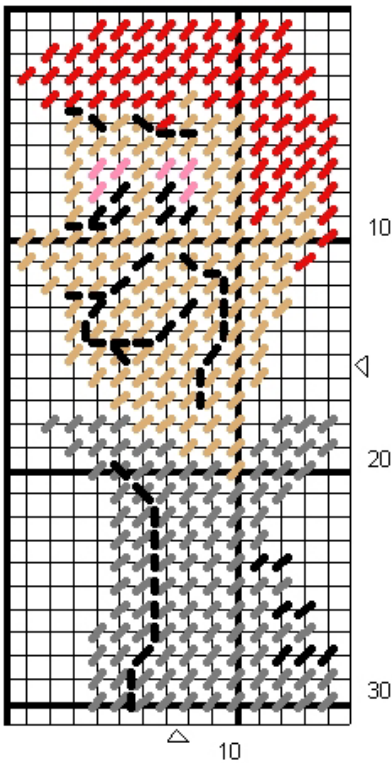

The Jetsons

George
15 holes by 31 holes

Colors:
Orange, Tan, Black,
Gray, White (charted as Pink)

Elroy
19 holes by 25 holes

Colors:
Yellow, Green, Tan, Black,
Red, White (charted as Pink)

Astro
17 holes by 30 holes

Colors:
Gray, Pink, Black,
Green, White (charted as Blue)

These images are copyrighted.

You may not sell these patterns or offer them to others as your own.

Please refer interested parties to www.mountainharmony.com/crafts/ for this and other MHC patterns.

The Jetsons

Jane
21 holes by 26 holes

Colors:
Light Brown, Tan, Black,
Red, Purple, White (charted as Pink)

Judy
22 holes by 28 holes

Colors:
Black, White (charted as Pink),
Tan, Red, Orange