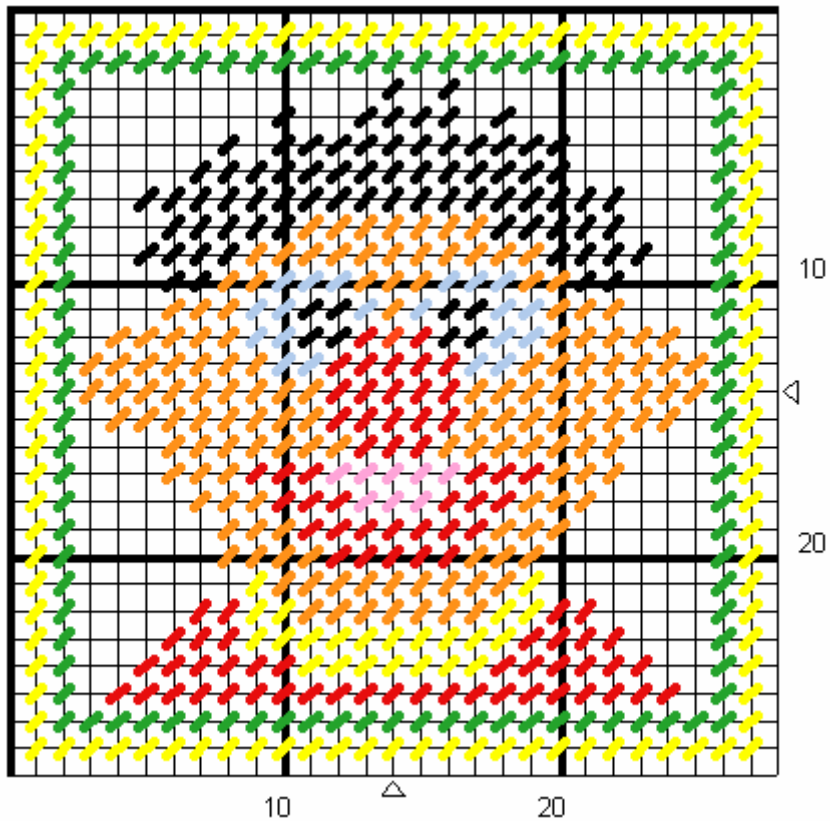

Ernie

Holes: 28 w by 28 h

Colors:

Black, Orange, White (charted as Blue), Red,
Pink, Yellow, Green

Bert

Holes: 28 w by 28 h

Colors:

Black, Yellow, White (charted as Blue), Orange, Green

Cookie Monster

Holes: 28 w by 28 h

Colors:

White (charted as Pink), Blue, Black, Yellow, Green

Grover

Holes: 28 w by 28 h

Colors:

Blue, Black, White (charted as Blue), Pink, Red, Yellow, Green

Big Bird

Holes: 28 w by 28 h

Colors:

Yellow, Black, White (charted as Blue), Red, Green

Elmo

Holes: 28 w by 28 h

Colors:

Black, White (charted as Pink), Red, Orange, Yellow, Green