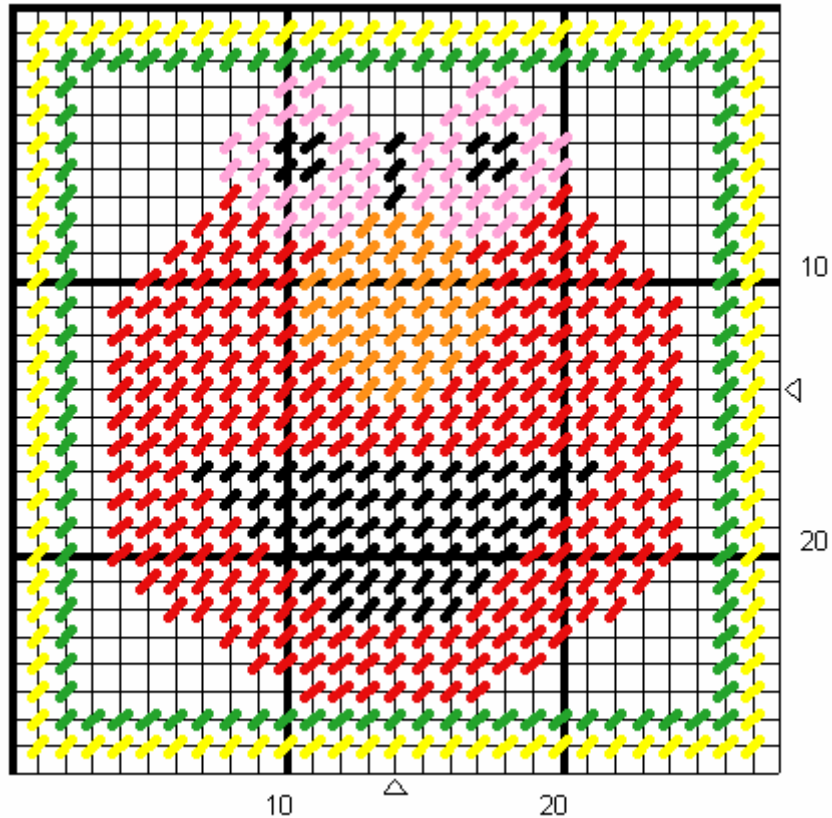

Ernie

Holes: 28 w by 28 h

Colors:

Black, Orange, White (charted as Blue), Red,
Pink, Yellow, Green

Bert

Holes: 28 w by 28 h

Colors:

Black, Yellow, White (charted as Blue), Orange, Green

Cookie Monster

Holes: 28 w by 28 h

Colors:

White (charted as Pink), Blue, Black, Yellow, Green

Grover

Holes: 28 w by 28 h

Colors:

Blue, Black, White (charted as Blue), Pink, Red, Yellow, Green

Big Bird

Holes: 28 w by 28 h

Colors:

Yellow, Black, White (charted as Blue), Red, Green

Elmo

Holes: 28 w by 28 h

Colors:

Black, White (charted as Pink), Red, Orange, Yellow, Green