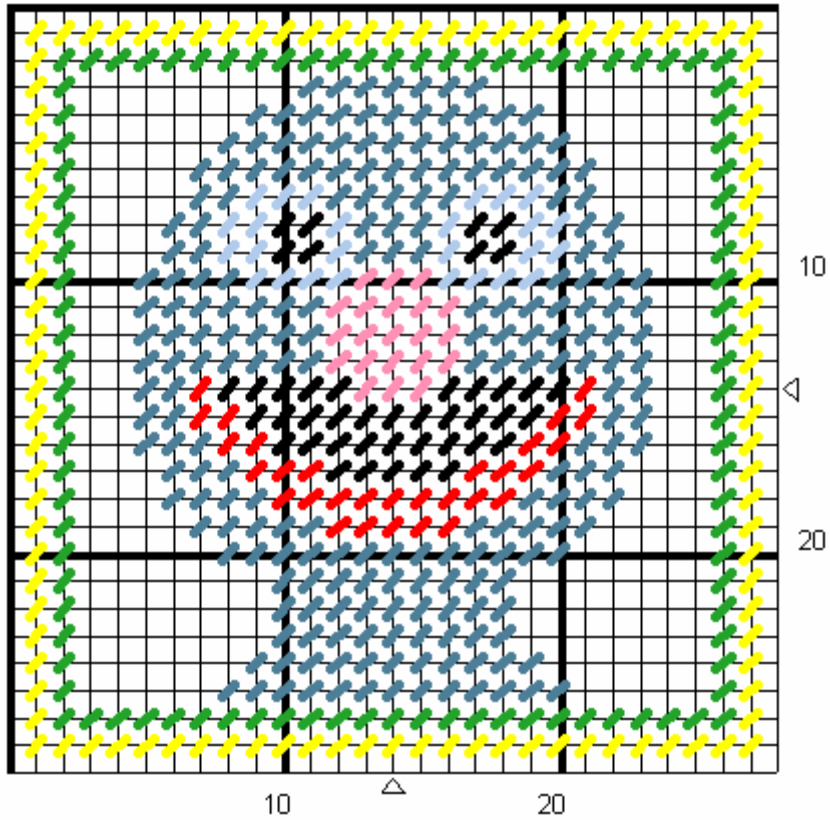

Ernie

Holes: 28 w by 28 h

Colors:

Black, Orange, White (charted as Blue), Red,
Pink, Yellow, Green

Bert

Holes: 28 w by 28 h

Colors:

Black, Yellow, White (charted as Blue), Orange, Green

Cookie Monster

Holes: 28 w by 28 h

Colors:

White (charted as Pink), Blue, Black, Yellow, Green

Grover

Holes: 28 w by 28 h

Colors:

Blue, Black, White (charted as Blue), Pink, Red, Yellow, Green

Big Bird

Holes: 28 w by 28 h

Colors:

Yellow, Black, White (charted as Blue), Red, Green

Elmo

Holes: 28 w by 28 h

Colors:

Black, White (charted as Pink), Red, Orange, Yellow, Green