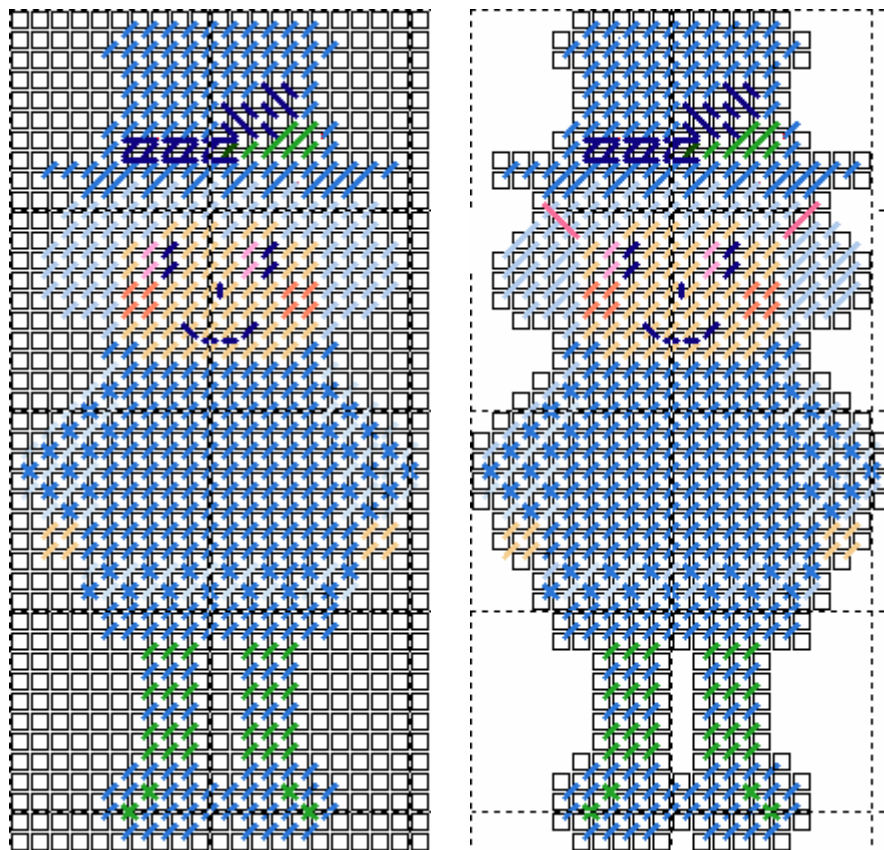

Strawberry Shortcake Characters

Strawberry Shortcake

Size: 24 holes wide x 45 holes high

Colors:

Red (dress & hat): Red Heart – Cherry Red

Bright Green (hat and socks): Red Heart – Emerald

Pink (hat): Red Heart - Pink

Brown (shoes): Red Heart – Warm Brown

Light Brown (hands & face): Red Heart – Light Clay

Red-brown (hair, eyes, nose, mouth): Red Heart - Bronze

White (dress & socks, charted as Light Blue): Red Heart - White

Strawberry Shortcake Characters

Blueberry Muffin

Size: 21 holes wide x 42 holes high

Colors:

Bright Blue (dress, hat & shoes): Red Heart – True Blue ?

Light Blue (dress): Red Heart – Pale Blue

Dark Blue (hat, eyes, mouth, nose): Red Heart – Olympic Blue

Size: 21 holes wide x 42 holes high

Colors:

Bright Pink: Red Heart - Grenadine

Light Pink (hat, dress, shoes, cheeks): Red Heart - Pink

Dark Red or Magenta (hat, hair, shorts, eyes, mouth, nose): Red Heart - Cardinal