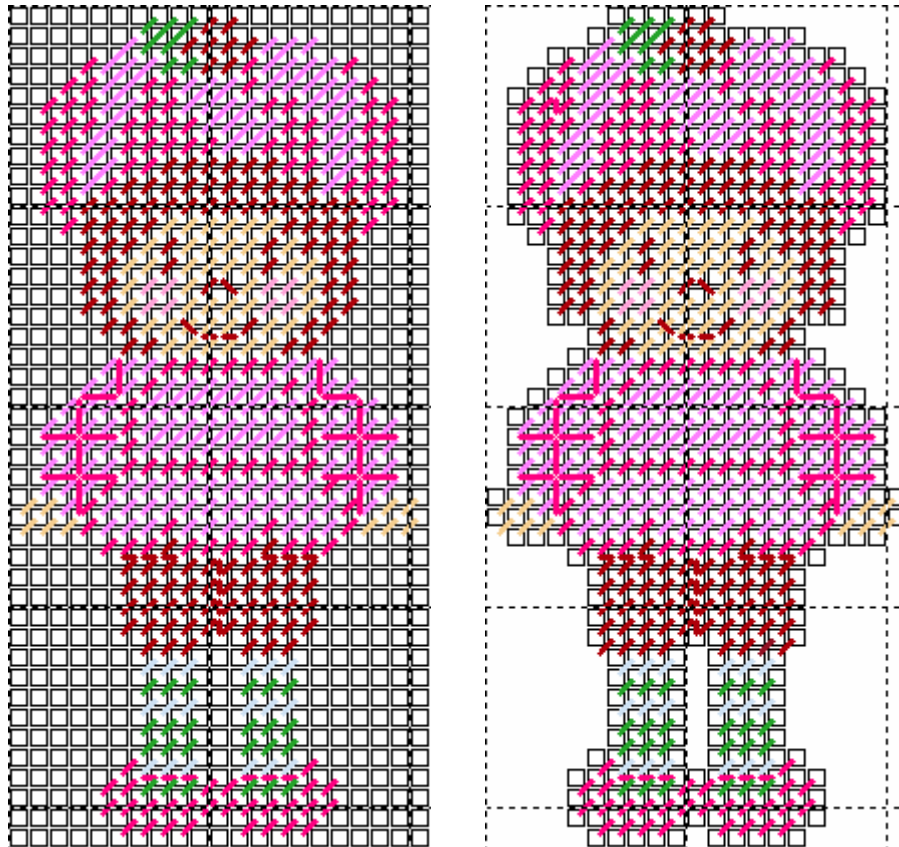

Strawberry Shortcake Characters

Strawberry Shortcake

Size: 24 holes wide x 45 holes high

Colors:

Red (dress & hat): Red Heart – Cherry Red

Bright Green (hat and socks): Red Heart – Emerald

Pink (hat): Red Heart - Pink

Strawberry Shortcake Characters

Blueberry Muffin

Size: 21 holes wide x 42 holes high

Colors:

Bright Blue (dress, hat & shoes): Red Heart – True Blue ?

Light Blue (dress): Red Heart – Pale Blue

Dark Blue (hat, eyes, mouth, nose): Red Heart – Olympic Blue

Green (leaf on hat, socks, shoes): Red Heart - Emerald

Light Brown (hands & face): Red Heart - Warm Brown

Peach (cheeks): Red Heart – Medium Sea Coral

White (charted as Pink): Red Heart - White

Strawberry Shortcake images are copyrighted.

Size: 21 holes wide x 42 holes high

Colors:

Bright Pink: Red Heart - Grenadine

Light Pink (hat, dress, shoes, cheeks): Red Heart - Pink

Dark Red or Magenta (hat, hair, shorts, eyes, mouth, nose): Red Heart - Cardinal