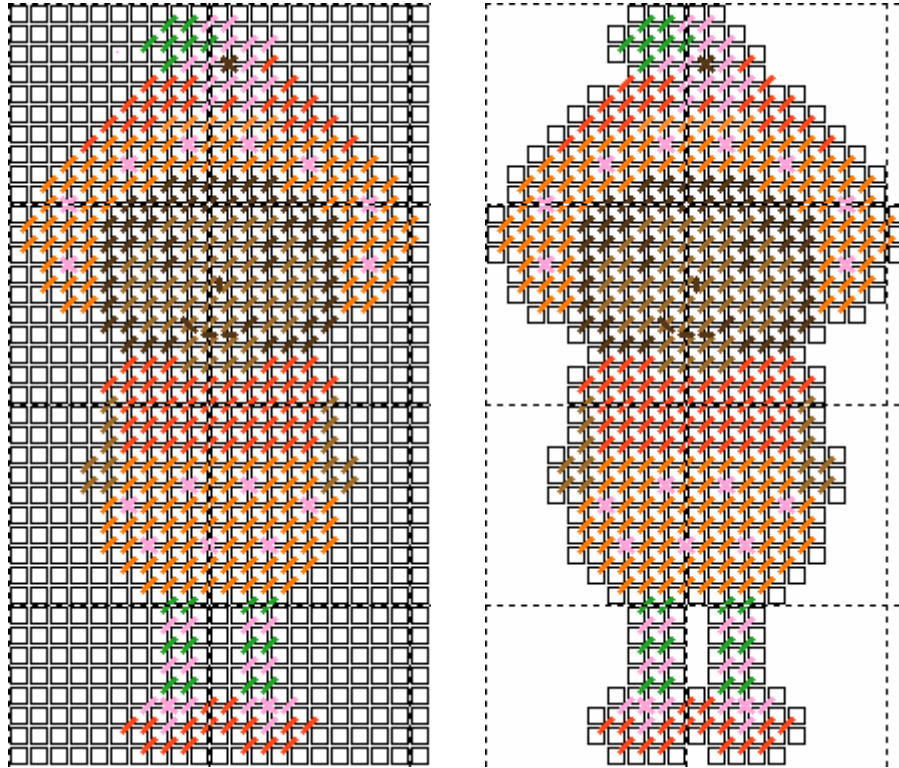

Size: 21 holes wide x 42 holes high

Colors:

Bright Pink: Red Heart - Grenadine

Light Pink (hat, dress, shoes, cheeks): Red Heart - Pink

Dark Red or Magenta (hat, hair, shorts, eyes, mouth, nose): Red Heart - Cardinal

Bright Green (leaf on hat & socks): Red Heart - Emerald

Light Brown (hands & face): Red Heart - Light Clay

White (charted as Light Blue): Red Heart - White

Strawberry Shortcake images are copyrighted.

You may not sell this pattern or offer it to others as your own.

Please refer interested parties to www.mountainharmony.com/crafts/ for this and other MHC patterns.

Strawberry Shortcake Characters

Orange Blossom

S

Size: 21 holes wide x 38 holes high

Colors:

Orange (dress & hat): Red Heart - Orange