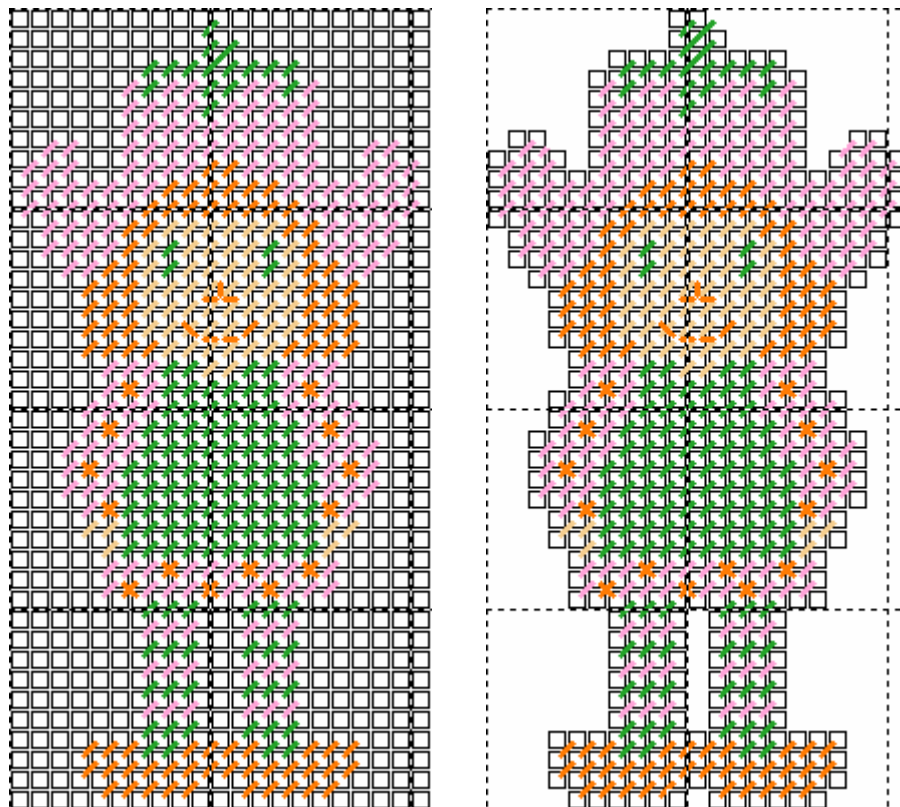

White (charted as Pink): Red Heart - White

Strawberry Shortcake images are copyrighted.

You may not sell this pattern or offer it to others as your own.

Please refer interested parties to www.mountainharmony.com/crafts/ for this and other MHC patterns.

Plastic Canvas Patterns by Mountain Harmony Creations
Strawberry Shortcake Characters

Mint Tulip

Size: 21 holes wide x 40 holes high

Colors:

Bright Green (dress, leaves on hat, socks, eyes): Red Heart - Emerald