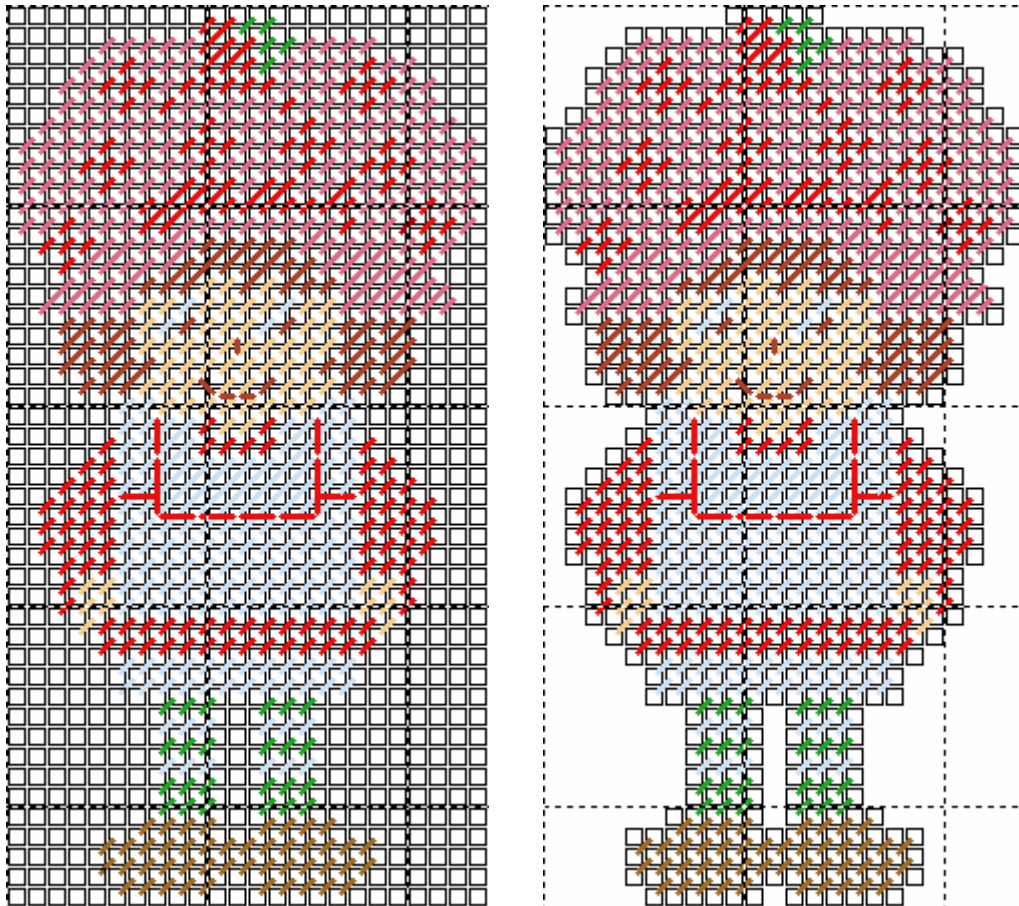

Strawberry Shortcake Characters

Strawberry Shortcake

Size: 24 holes wide x 45 holes high

Colors:

Red (dress & hat): Red Heart – Cherry Red

Bright Green (hat and socks): Red Heart – Emerald

Pink (hat): Red Heart - Pink

Strawberry Shortcake Characters

Blueberry Muffin

Size: 21 holes wide x 42 holes high

Colors:

Bright Blue (dress, hat & shoes): Red Heart – True Blue ?

Light Blue (dress): Red Heart – Pale Blue

Dark Blue (hat, eyes, mouth, nose): Red Heart – Olympic Blue

Size: 21 holes wide x 42 holes high

Colors:

Bright Pink: Red Heart - Grenadine

Light Pink (hat, dress, shoes, cheeks): Red Heart - Pink

Dark Red or Magenta (hat, hair, shorts, eyes, mouth, nose): Red Heart - Cardinal

Please refer interested parties to www.mountainharmony.com/crafts/ for this and other MHC patterns.

Strawberry Shortcake Characters

Orange Blossom

S

Size: 21 holes wide x 38 holes high

Colors:

Orange (dress & hat): Red Heart - Orange