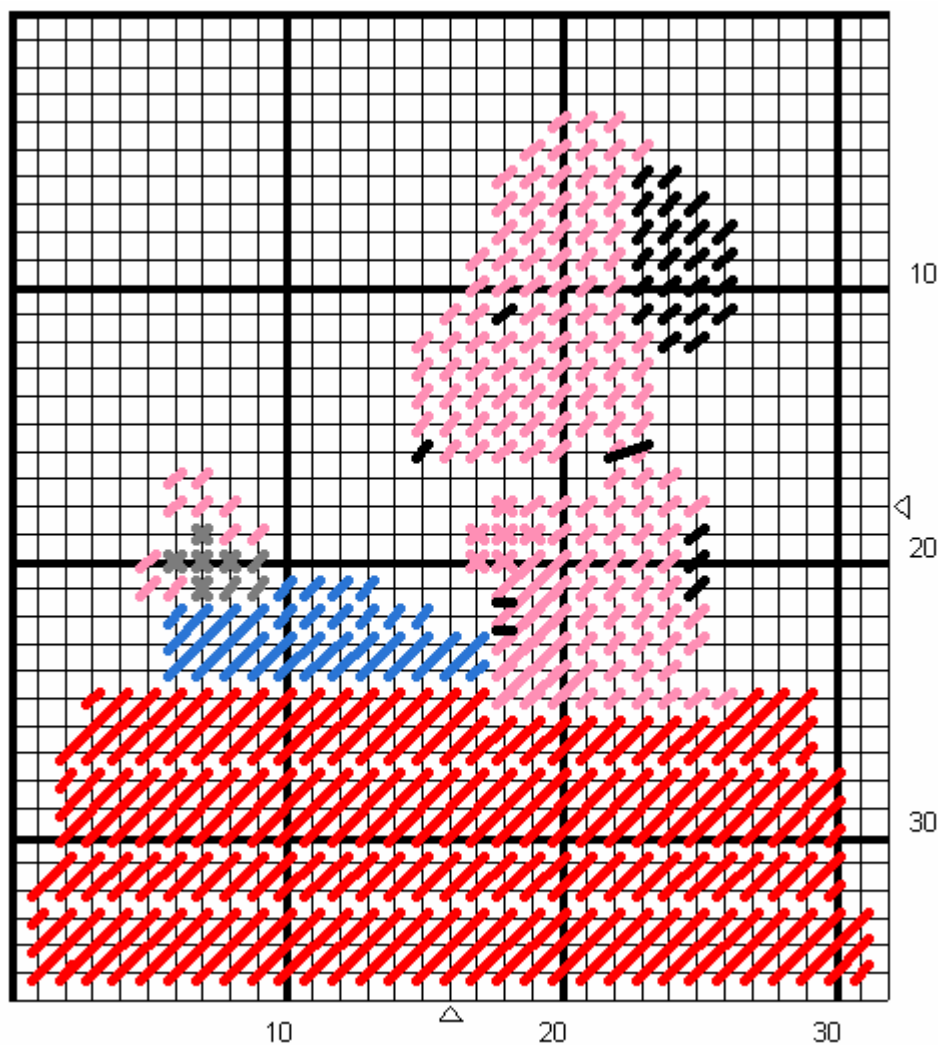

Snoopy Tissue Box Sides

Writer

Size: 32 holes wide by 36 holes high

Colors: Red, White (charted as pink), Blue, Gray, Black,
and a contrasting background color (unstitched on chart)

Snoopy Tissue Box Sides

Flying Ace

Size: 32 holes wide by 36 holes high

Colors: White (charted as pink), Blue, Light Gray, Black,
and a contrasting background color (unstitched on chart)

Note: Blue is charted as Windsor Blue (Red Heart Yarn)

Snoopy Tissue Box Sides

Snoopy & Bird

Size: 32 holes wide by 36 holes high

Colors: White (charted as pink), Yellow, Black,
and a contrasting background color (unstitched on chart)

Snoopy Tissue Box Sides

Dancing

Size: 32 holes wide by 36 holes high

Colors: White (charted as pink), Black,
and a contrasting background color (unstitched on chart)