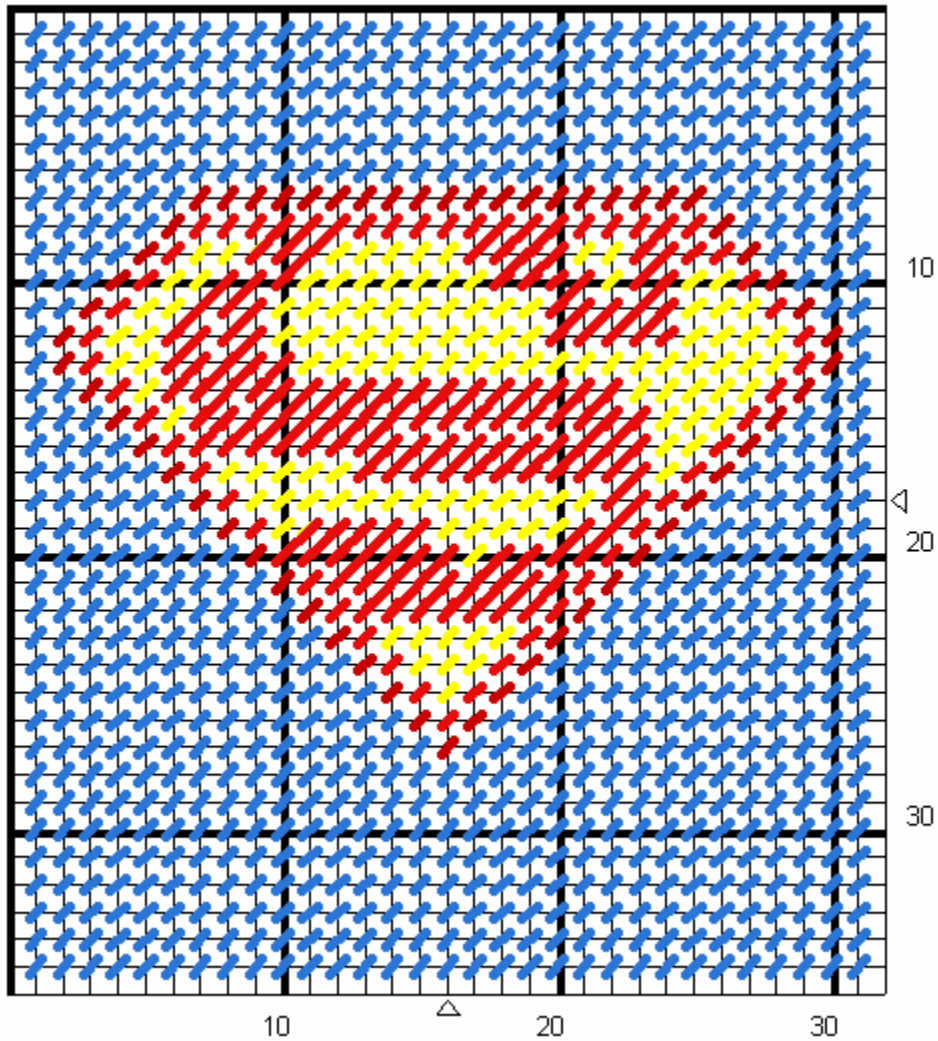

Superman Emblem

Holes: 32 w by 36 h, Sized for a boutique tissue box side

Colors:

Blue, Bright Red, Dark Red, Yellow
(could stitch both shades of red with bright red also)

This image is copyrighted.

You may not sell this pattern or offer it to others as your own.

Please refer interested parties to www.mountainharmony.com/crafts/ for this and other MHC patterns.