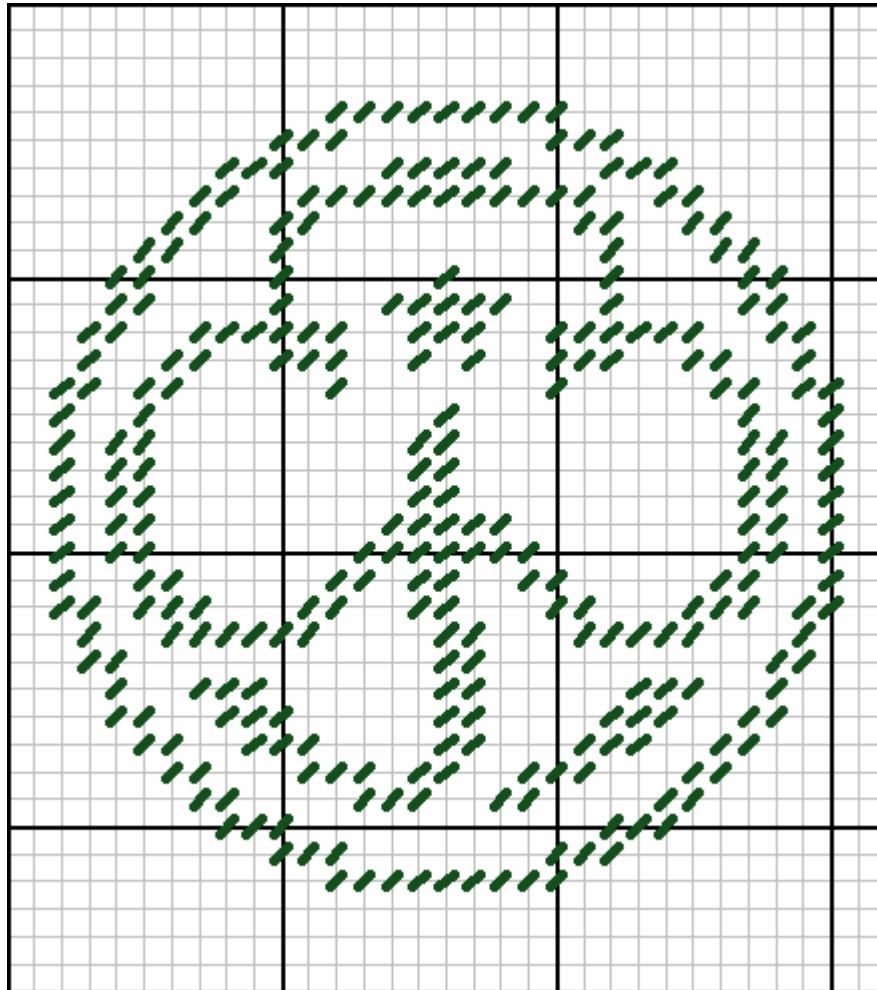

### Trefoil

Coaster or Large Magnet

Size: 30 h. wide by 30 h. high

Colors: Green, White, or other desired colors

Fill in background (unstitched area) with White.

For a shaped coaster or magnet, cut around the outer Green stitches.

**Trefoil**  
Boutique Tissue Box Side

Size: 32 h. wide by 36 h. high

Colors: Green, White, or other desired colors

Fill in background (unstitched area) with White.