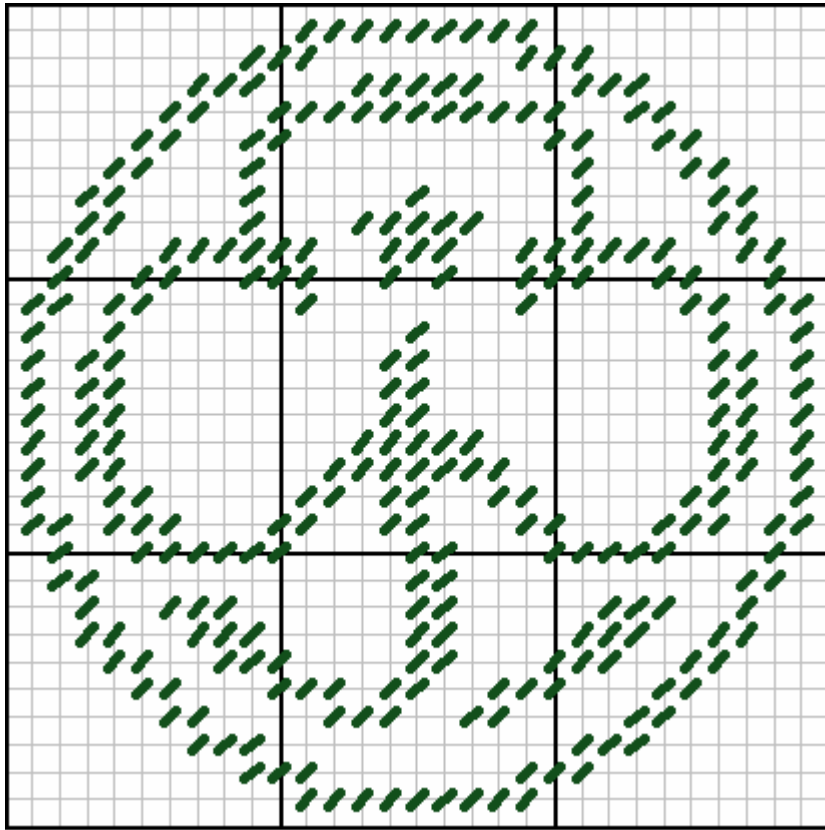

### Trefoil

Coaster or Large Magnet

Size: 30 h. wide by 30 h. high

Colors: Green, White, or other desired colors

Fill in background (unstitched area) with White.

For a shaped coaster or magnet, cut around the outer Green stitches.

**Trefoil**  
Boutique Tissue Box Side

Size: 32 h. wide by 36 h. high

Colors: Green, White, or other desired colors

Fill in background (unstitched area) with White.