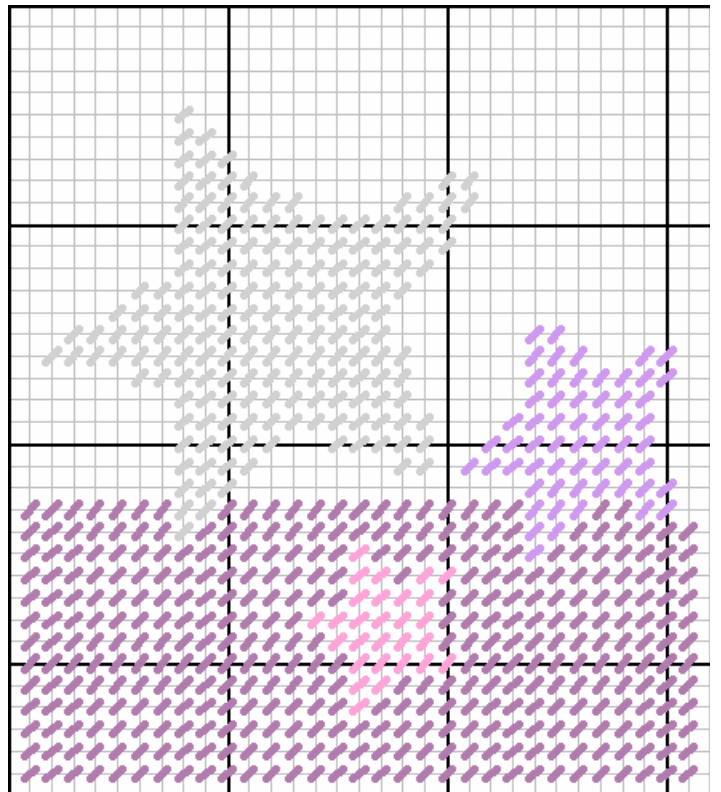

Mountain Harmony Creations
Relay for Life Patterns

Patterns Boutique Tissue Box Sides
All Sides are 32 holes high by 36 holes high

Mountain Harmony Creations
Relay for Life Patterns

Cutout Patterns – for Large Magnets and Coasters

30 w x 31 h

29 w x 34 h

30 w x 29 h

30 w x 29 h