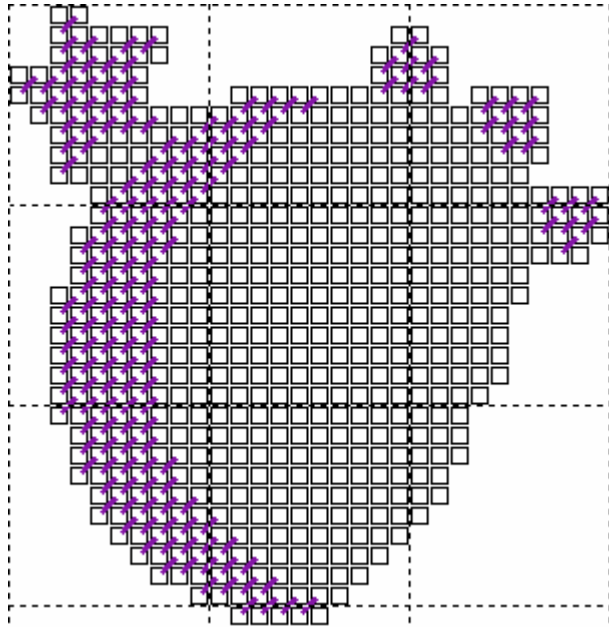

Mountain Harmony Creations
Relay for Life Patterns

Patterns Boutique Tissue Box Sides
All Sides are 32 holes high by 36 holes high

Mountain Harmony Creations
Relay for Life Patterns

Cutout Patterns – for Large Magnets and Coasters

30 w x 31 h

29 w x 34 h

30 w x 29 h

30 w x 29 h