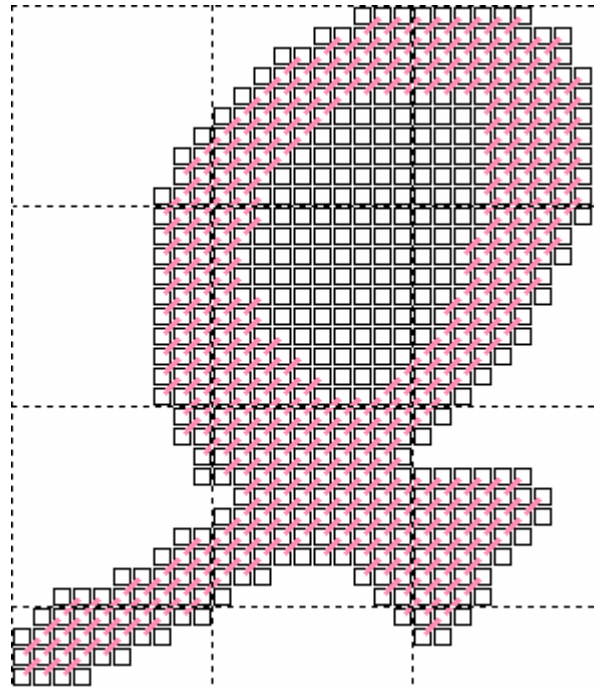

Mountain Harmony Creations
Relay for Life Patterns

Patterns Boutique Tissue Box Sides
All Sides are 32 holes high by 36 holes high

Mountain Harmony Creations
Relay for Life Patterns

Cutout Patterns – for Large Magnets and Coasters

30 w x 31 h

29 w x 34 h

30 w x 29 h

30 w x 29 h