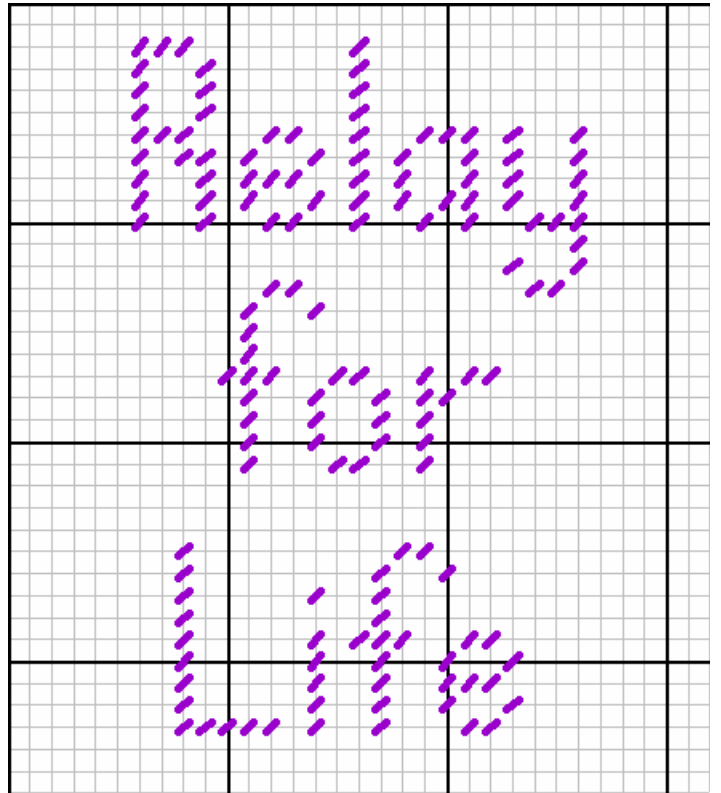

Mountain Harmony Creations
Relay for Life Patterns

Patterns Boutique Tissue Box Sides
All Sides are 32 holes high by 36 holes high

Mountain Harmony Creations
Relay for Life Patterns

Cutout Patterns – for Large Magnets and Coasters

30 w x 31 h

29 w x 34 h

30 w x 29 h

30 w x 29 h