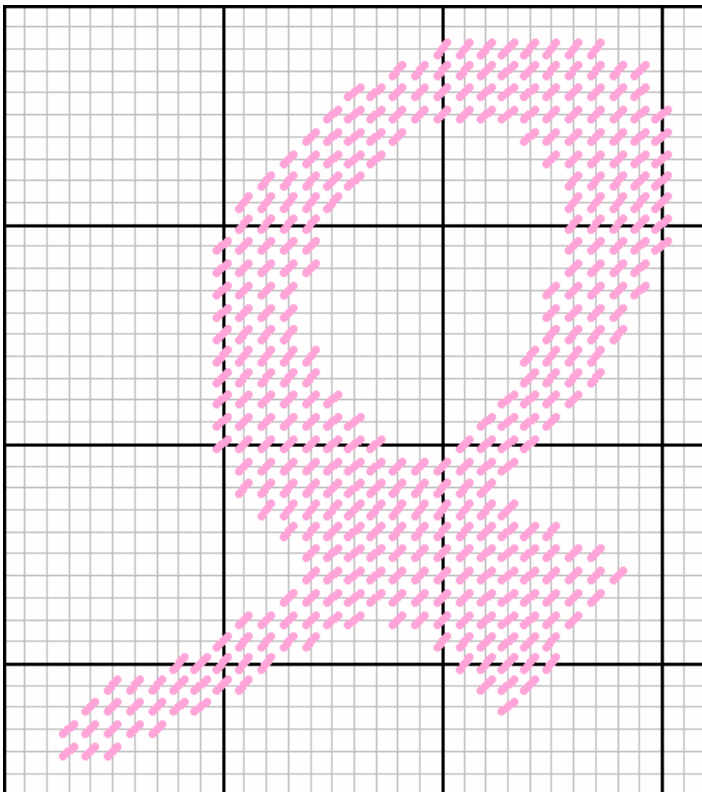

Mountain Harmony Creations
Relay for Life Patterns

Patterns Boutique Tissue Box Sides
All Sides are 32 holes high by 36 holes high

Mountain Harmony Creations
Relay for Life Patterns

Cutout Patterns – for Large Magnets and Coasters

30 w x 31 h

29 w x 34 h

30 w x 29 h

30 w x 29 h