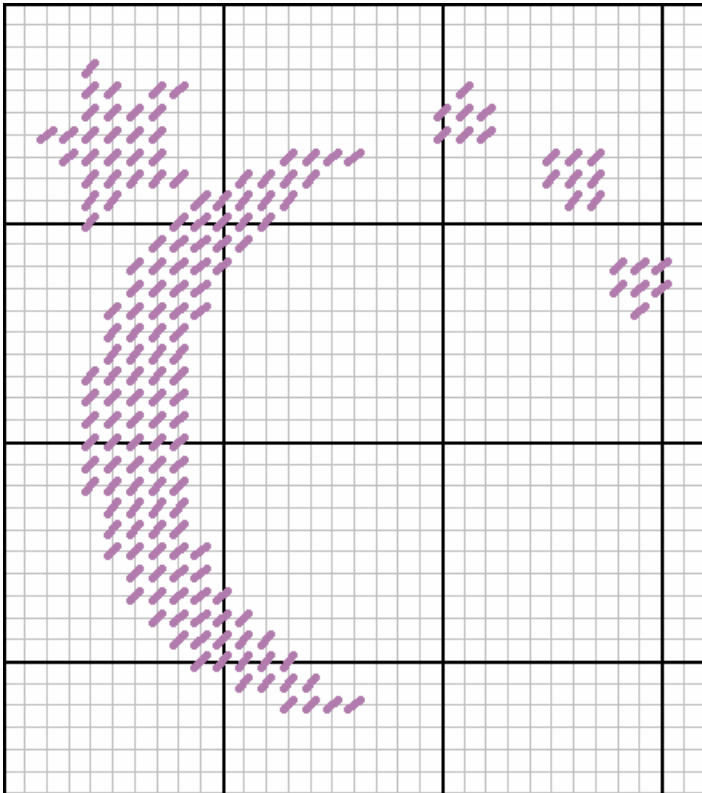

Mountain Harmony Creations
Relay for Life Patterns

Patterns Boutique Tissue Box Sides
All Sides are 32 holes high by 36 holes high

Mountain Harmony Creations
Relay for Life Patterns

Cutout Patterns – for Large Magnets and Coasters

30 w x 31 h

29 w x 34 h

30 w x 29 h

30 w x 29 h