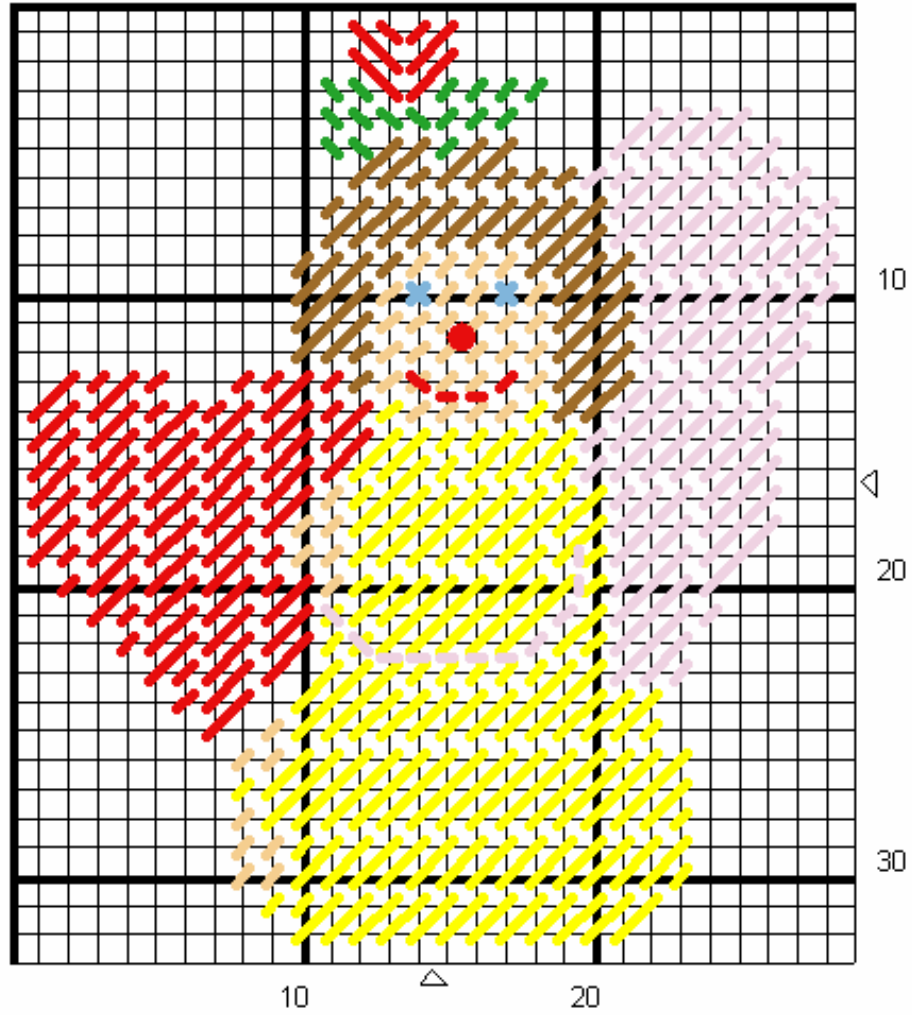

Angel with Heart

Holes: 29 w by 33 h

Mary Zoellner and Mountain Harmony Creations own the copyright to this pattern.

You may not sell this pattern or offer it to others as your own.

Please refer interested parties to www.mountainharmony.com/crafts/ for this and other MHC patterns.