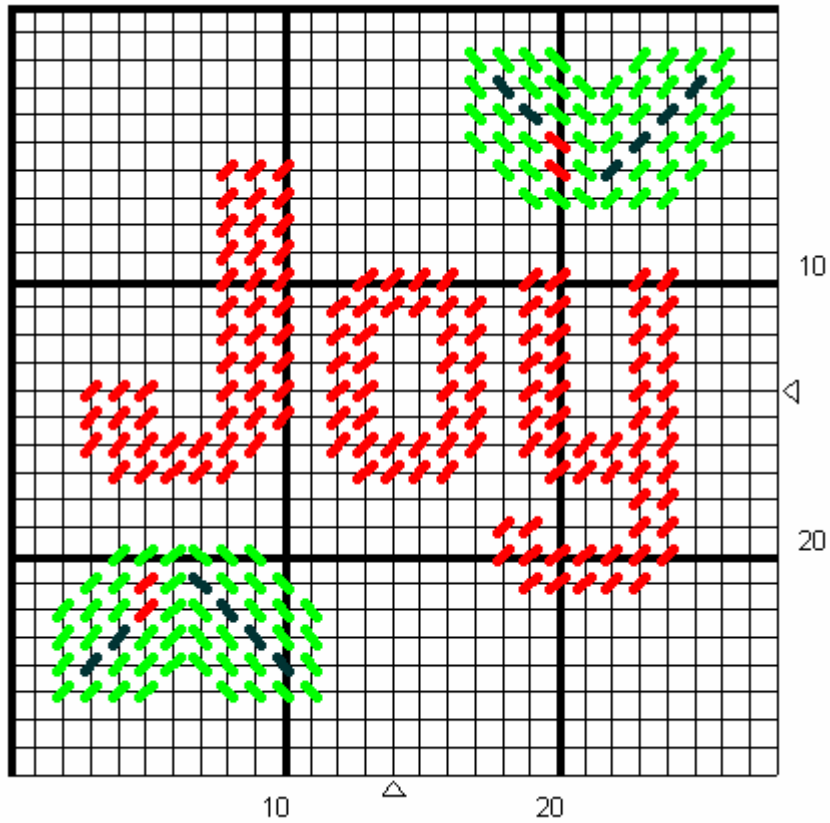

Joy & Holly Coaster

Holes: 28 holes wide by 28 holes high, Sized for a coaster

Colors:

Red, Bright Green, Dark Green, background (i.e. white)

Mary Zoellner and Mountain Harmony Creations own the copyright to this pattern.