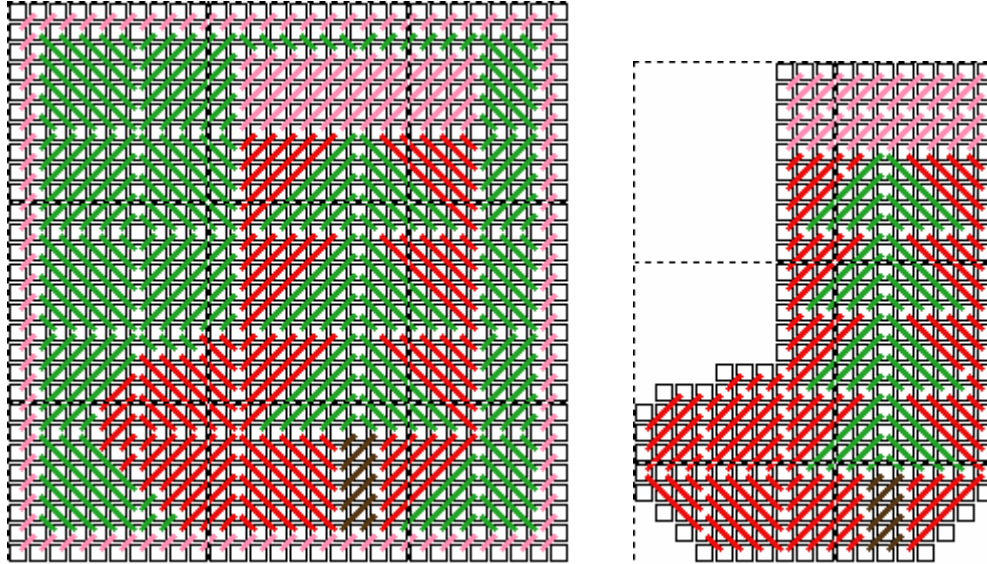

Quilt Stocking Coaster & Ornament

Coaster: 28 holes wide by 28 holes high

Magnet: 18 holes wide by 25 holes high

Colors:

White (Charted as Pink), Red, Green, Brown

Mary Zoellner and Mountain Harmony Creations own the copyright to this pattern.