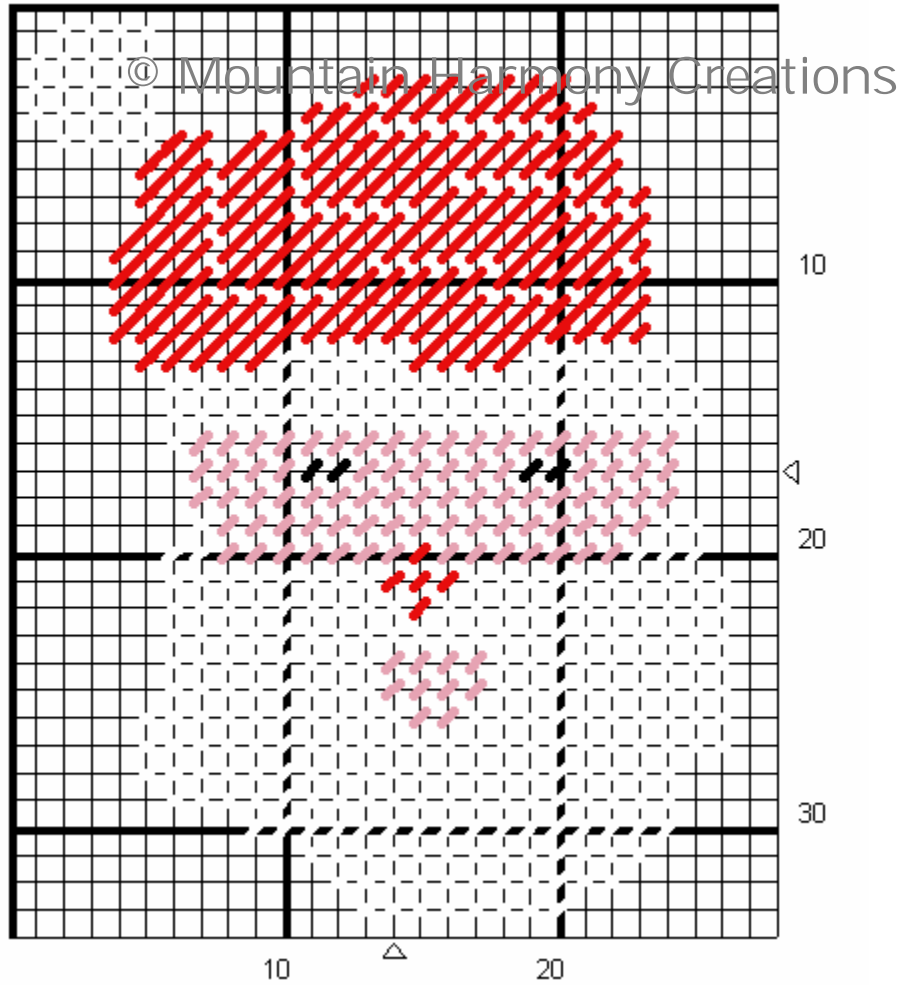

Santa Face

Holes: 28 w by 34 h

Mary Zoellner and Mountain Harmony Creations own the copyright to this pattern.

You may not sell this pattern or offer it to others as your own.

Please refer interested parties to www.mountainharmony.com/crafts/ for this and other MHC patterns.