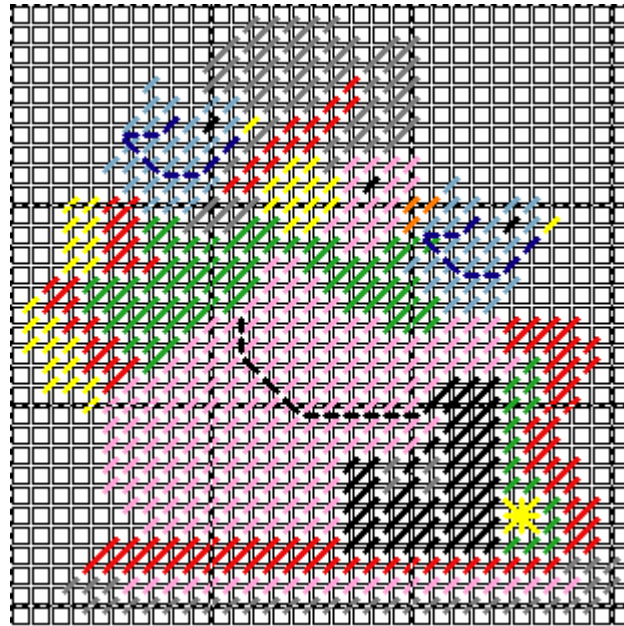

Snowman Sleigh-bird Coaster & Ornament

Size: 31 holes wide by 31 holes high

Colors:

White (charted as pink), Red, Yellow, Green,
Medium Blue, Navy & Orange (bird), Dark Gray and Black

Background (coaster) – contrasting color, i.e. light gray, light blue, brown, dark green

This pattern is copyrighted by Mountain Harmony Creations & Mary Zoellner.

You may not sell this pattern or offer it to others as your own.

Please refer interested parties to www.mountainharmony.com/crafts/ for this and other MHC patterns.