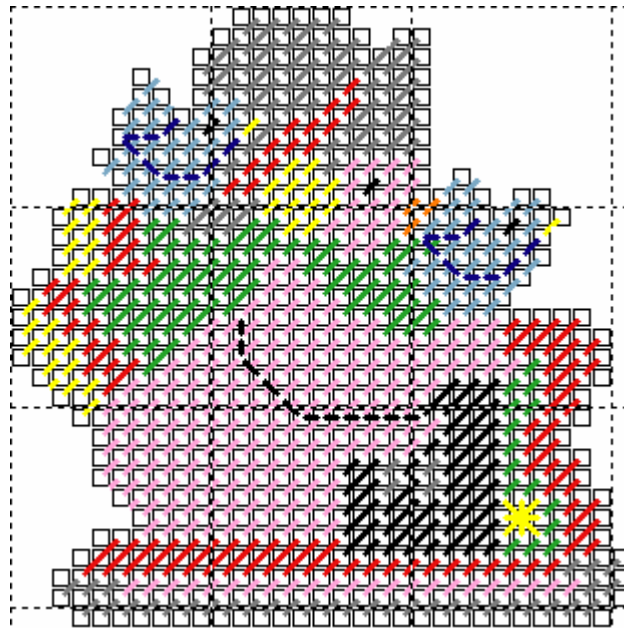

Snowman Sleigh-bird Coaster & Ornament

Size: 31 holes wide by 31 holes high

Colors:

White (charted as pink), Red, Yellow, Green,
Medium Blue, Navy & Orange (bird), Dark Gray and Black

Background (coaster) – contrasting color, i.e. light gray, light blue, brown, dark green