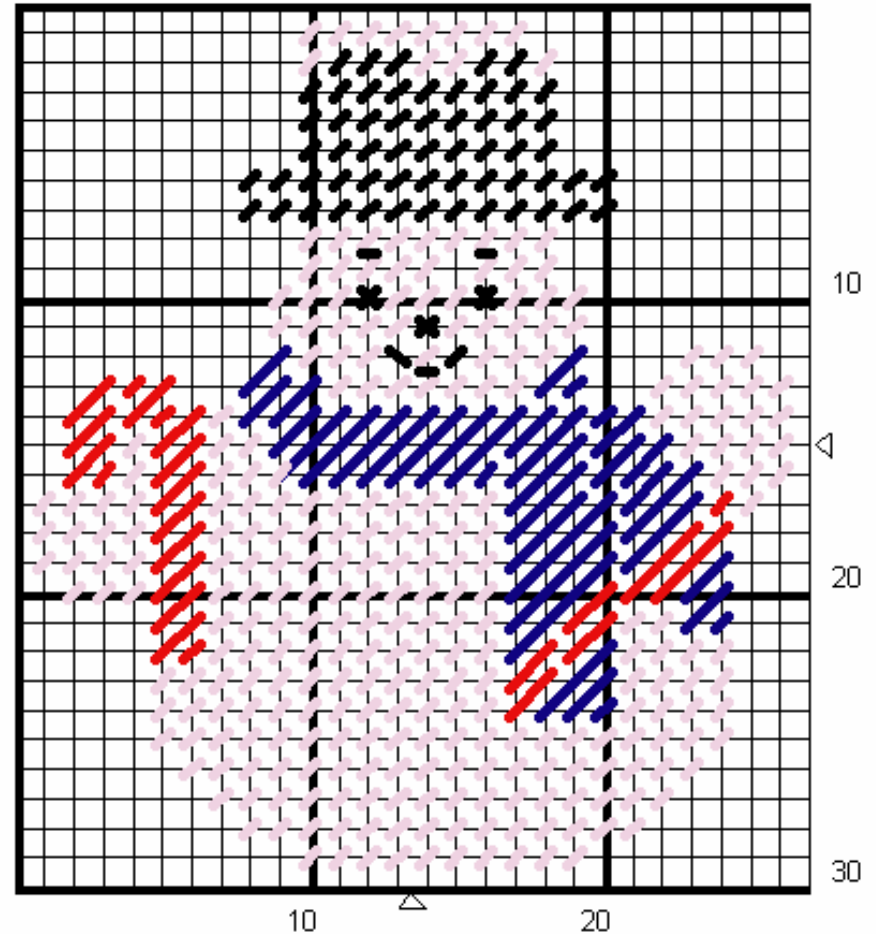

Plastic Canvas Patterns by Mountain Harmony Creations
Snowman Waving (two versions)

Holes: 27 w by 30 h

Colors: White (pink on chart), Black, Blue (or other color), Red, Green

Mary Zoellner and Mountain Harmony Creations own the copyright to this pattern.