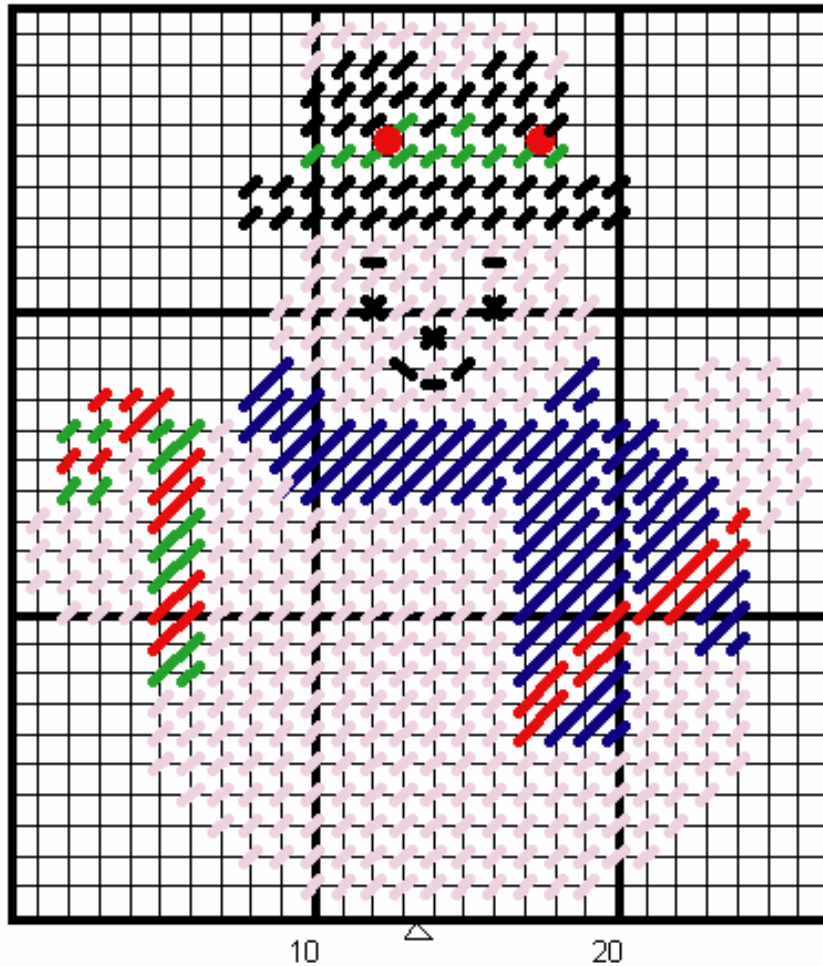

Plastic Canvas Patterns by Mountain Harmony Creations
Snowman Waving (two versions)

Holes: 27 w by 30 h

Colors: White (pink on chart), Black, Blue (or other color), Red, Green

Mary Zoellner and Mountain Harmony Creations own the copyright to this pattern.