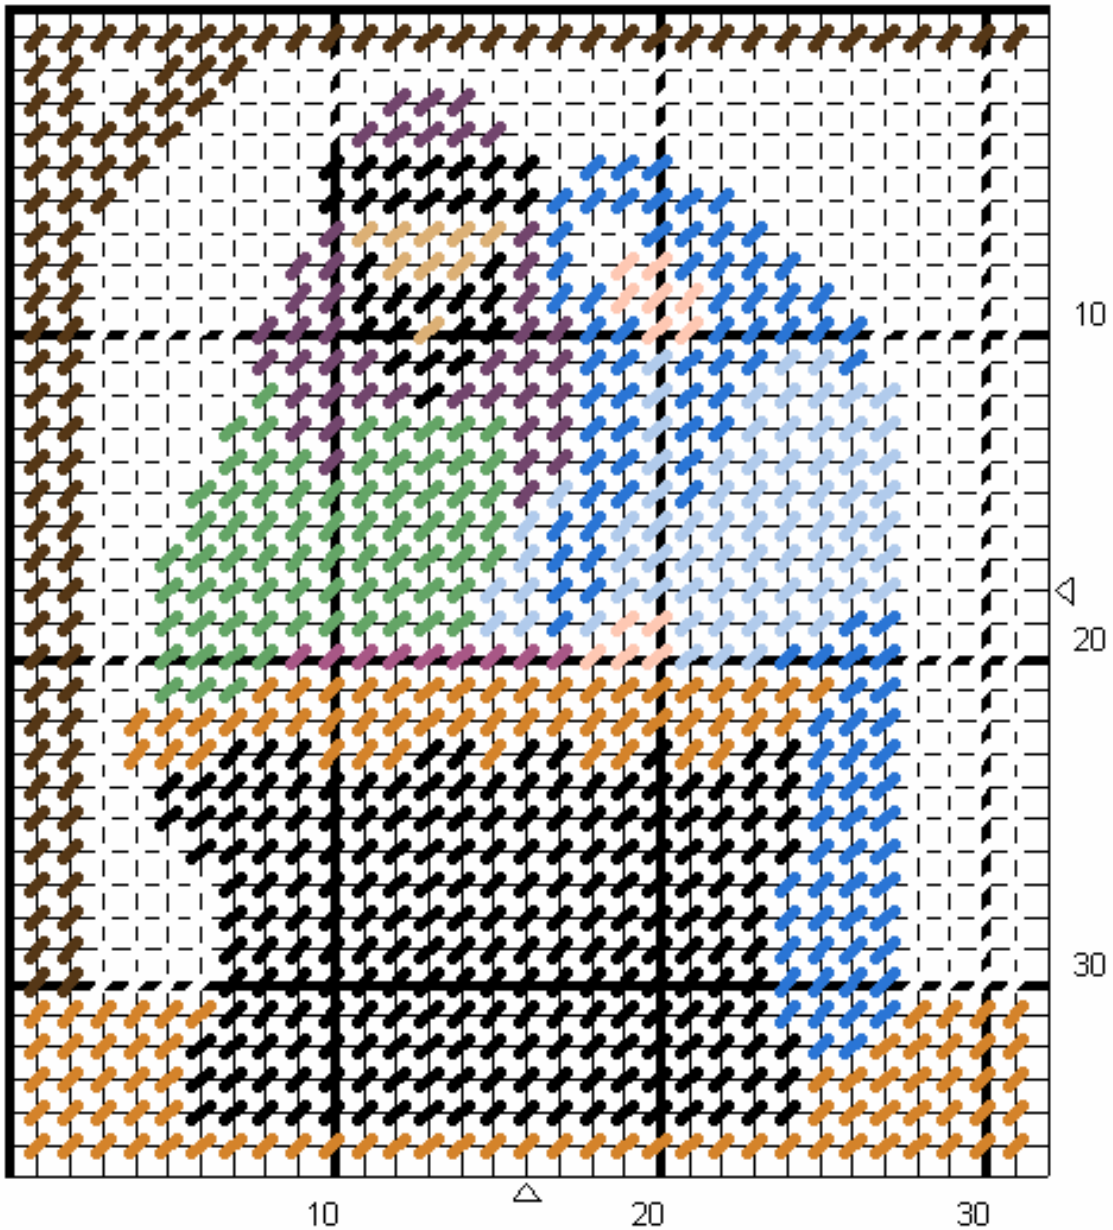

## Nativity Scene Tissue Box Side

Holes: 32 w by 36 h

Stitch as diagrammed.

Mary Zoellner and Mountain Harmony Creations own the copyright to this pattern.

Please do not sell this pattern or offer it to others as your own.

Please refer interested parties to [www.mountainharmony.com/crafts/](http://www.mountainharmony.com/crafts/) for this and other MHC patterns.