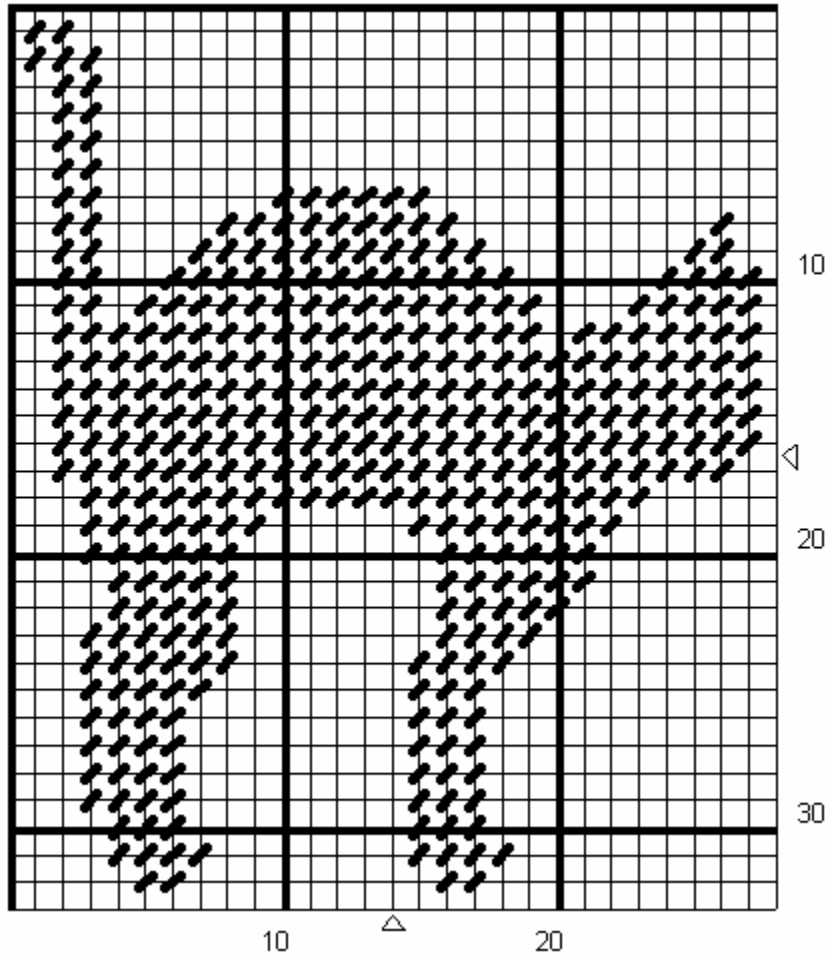

Black Cat Halloween Patterns

This file contains the following patterns:

Magnet

Coaster

Black Cat Magnet

Holes: 28 w by 33 h, Sized for Magnet

Colors: Black

Suggestions: Stitch as charted,
Cut around stitches,
Overcast in black

Black Cat Coaster

Holes: 28 w by 28 h, Sized for Coaster

Colors: Black, desired background color

Suggestions: Use a contrasting color for the background
(eg. White, Yellow, Orange)