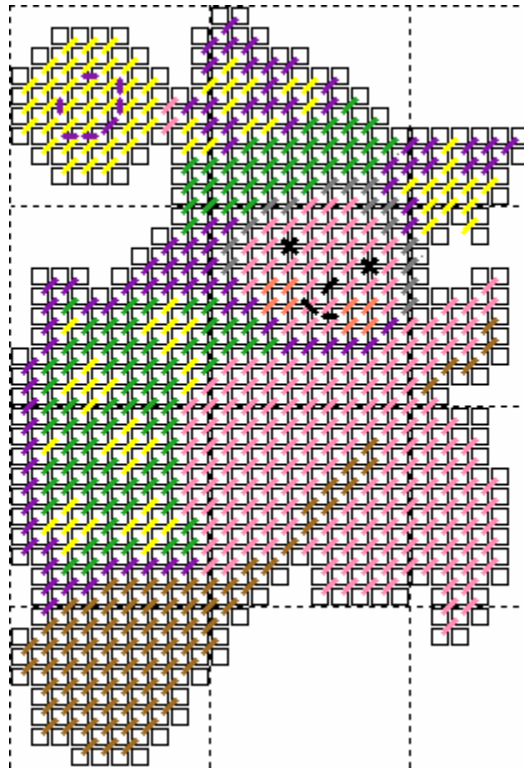

Plastic Canvas Patterns by Mountain Harmony Creations
Halloween Magnet

Page 1 of 1

Ghost Witch

Size: 26 holes wide by 38 holes high

Colors:

Yellow, Purple, Green, White (charted as Pink),
Gray/Silver, Brown, Peach, Black

Overcast with appropriate colors.

If desired, add some long stitches in Gray around the face to indicate long hair flying;
Also, add long stitches on the broom indicating broom strands.