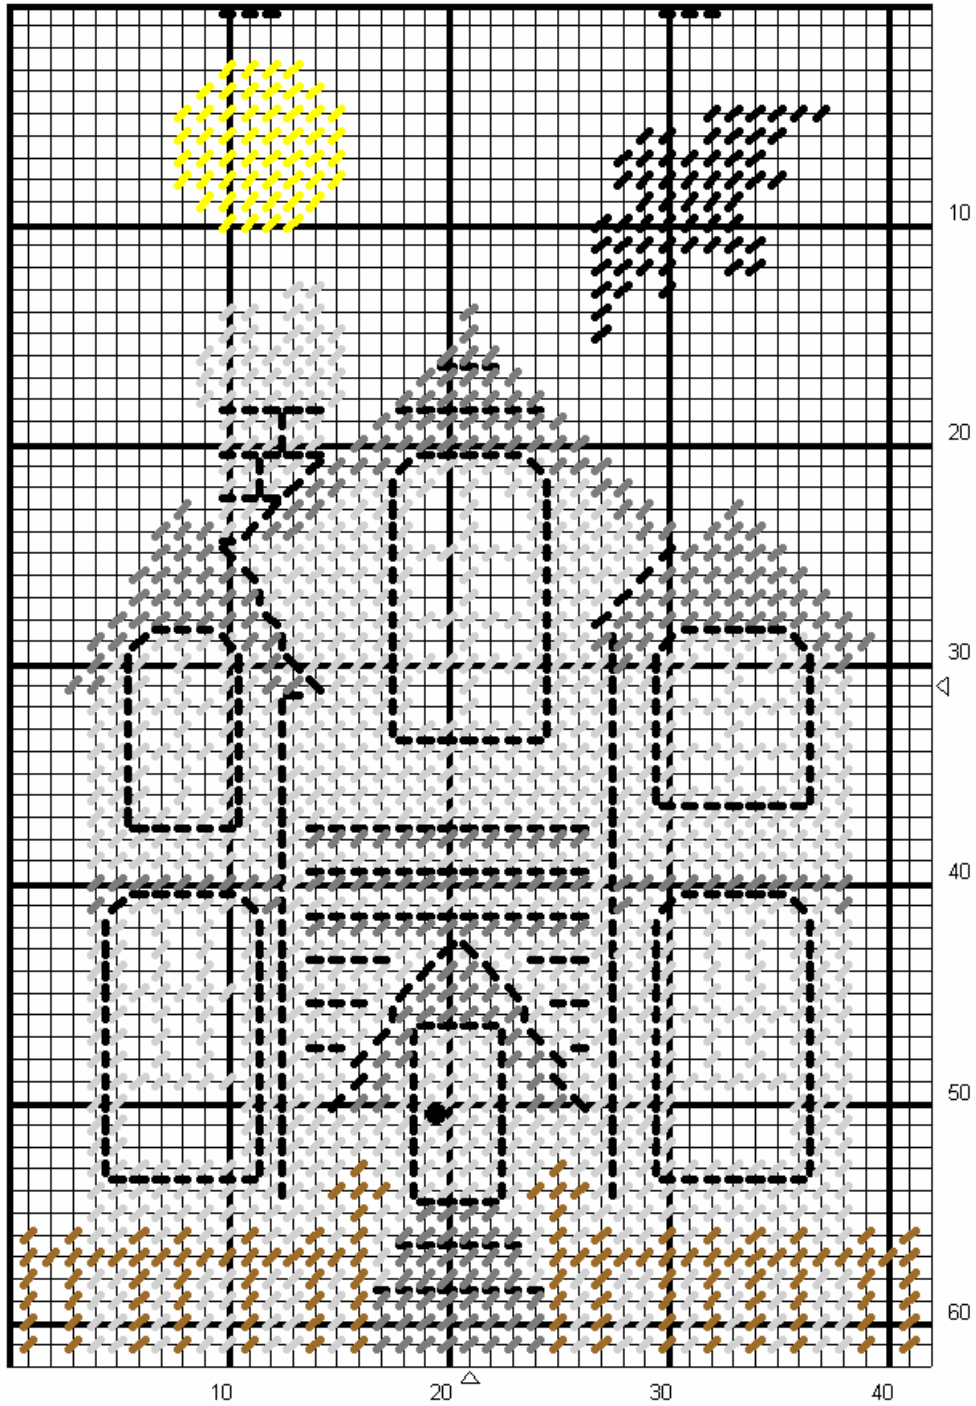

Halloween Mini Tote Bag

Haunted House

Front & Back

Size: 42 holes wide by 62 holes high

Mary Zoellner and Mountain Harmony Creations own the copyright to this pattern.

You may not sell this pattern or offer it to others as your own.

Please refer interested parties to www.mountainharmony.com/crafts/ for this and other MHC patterns.

Halloween Mini Tote Bag

Haunted House

Sides

Size: 15 holes wide by 21 holes high

Colors:

Gray, Silver, Black, Brown, White (charted as Pink), Yellow

Note:

Straight stitches at top of the Front & Back indicate where to attach handles.