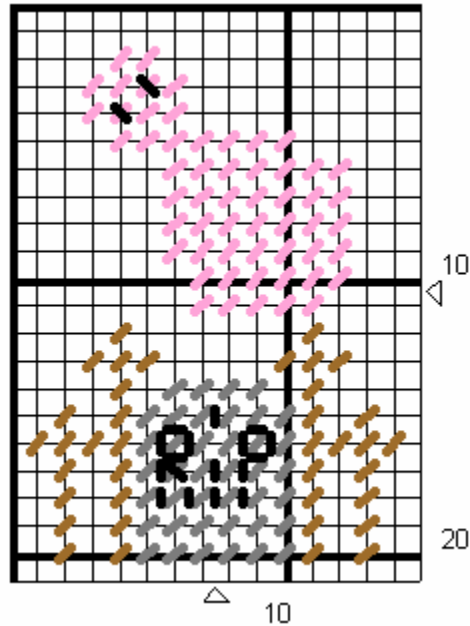

Halloween Mini Tote Bag

Haunted House

Front & Back

Size: 42 holes wide by 62 holes high

Mary Zoellner and Mountain Harmony Creations own the copyright to this pattern.

You may not sell this pattern or offer it to others as your own.

Please refer interested parties to www.mountainharmony.com/crafts/ for this and other MHC patterns.

Halloween Mini Tote Bag

Haunted House

Sides

Size: 15 holes wide by 21 holes high

Colors:

Gray, Silver, Black, Brown, White (charted as Pink), Yellow

Note:

Straight stitches at top of the Front & Back indicate where to attach handles.