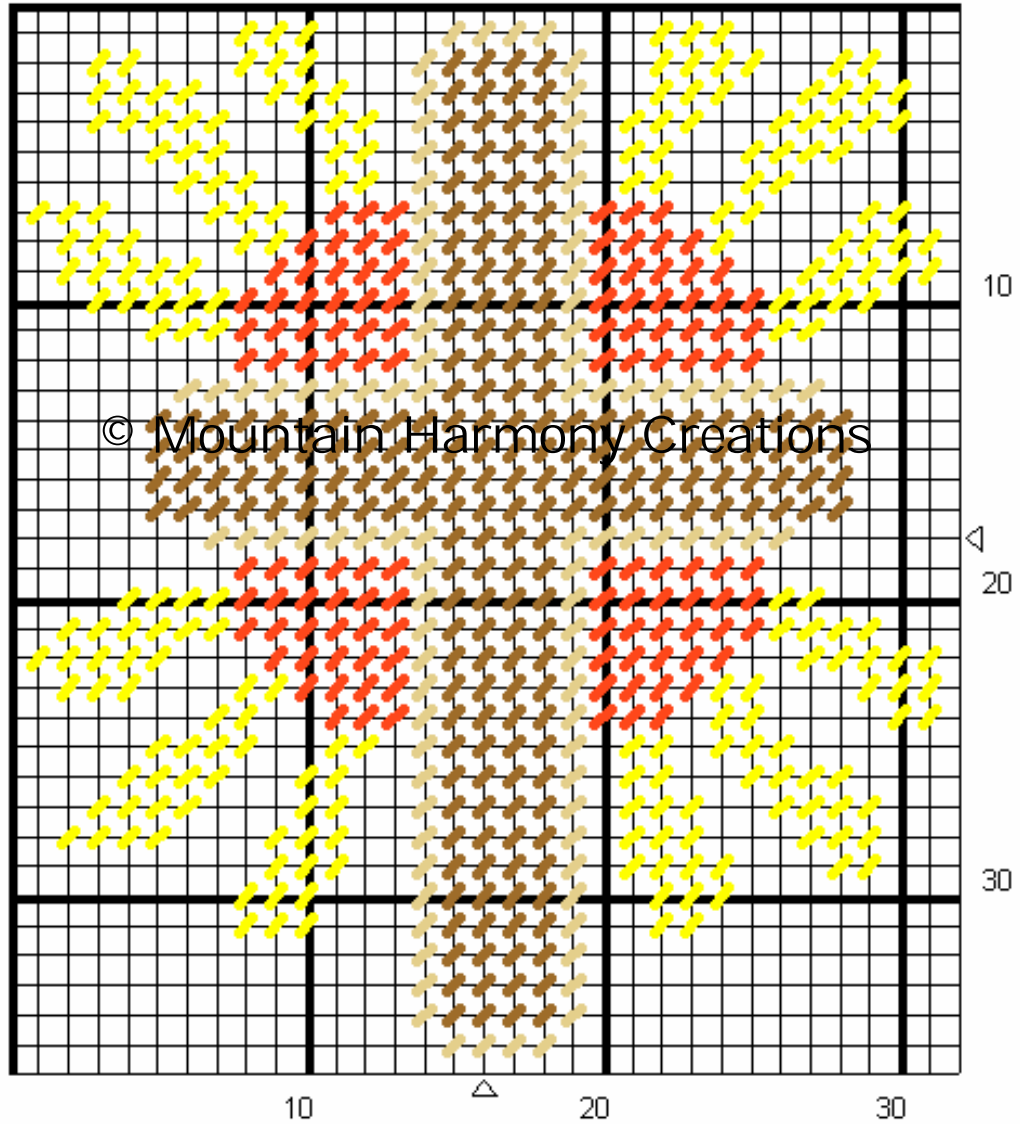

# Sunrise Cross

Suggested Color Codes:

 Bright Yellow

 Brown

 Gold

 Orange

Holes: 32 w by 36 h, Sized for Boutique Tissue Box Side

Suggestions:  
Stitch background in pale yellow or white.