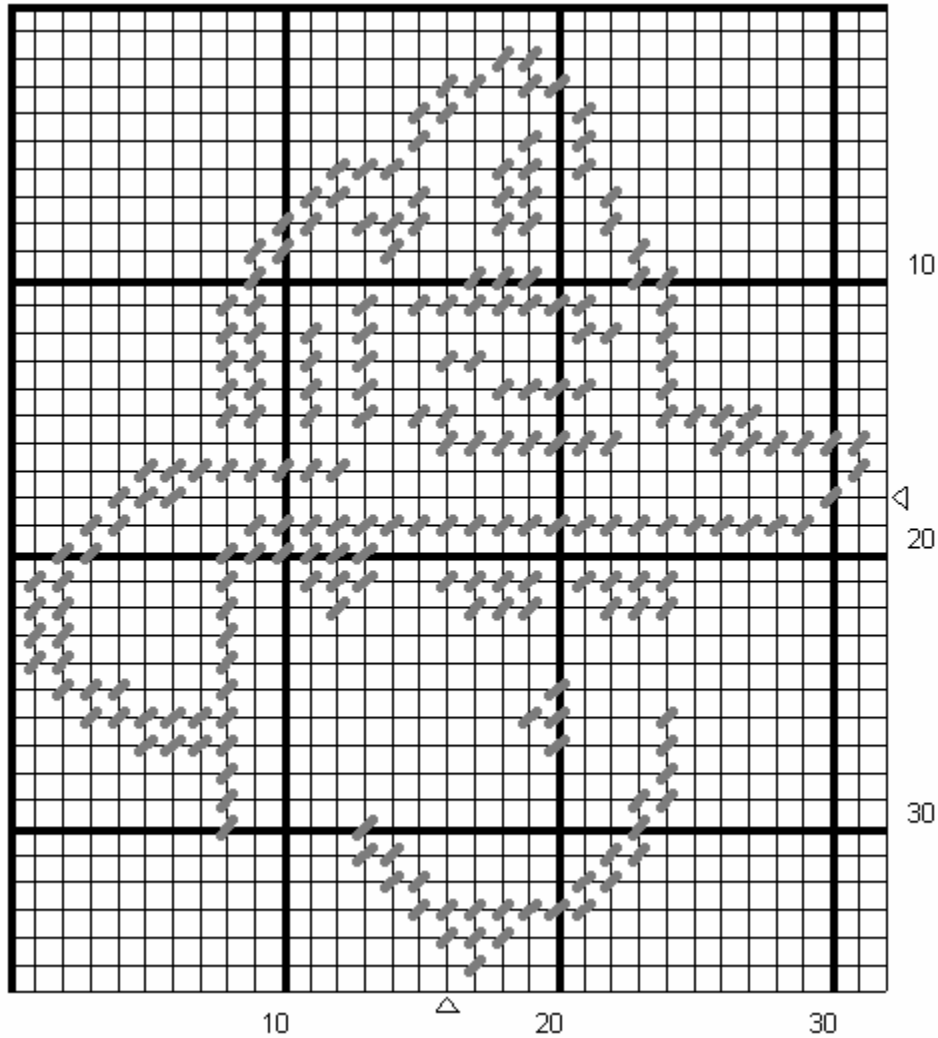

# Fire Fighter Silhouette

Boutique Tissue Box Side

Size: 32 holes wide x 36 holes high

Colors:

Silver or Black, Contrasting color for Background.

*This pattern is copyrighted.*

*You may not sell these patterns or offer them to others as your own.*