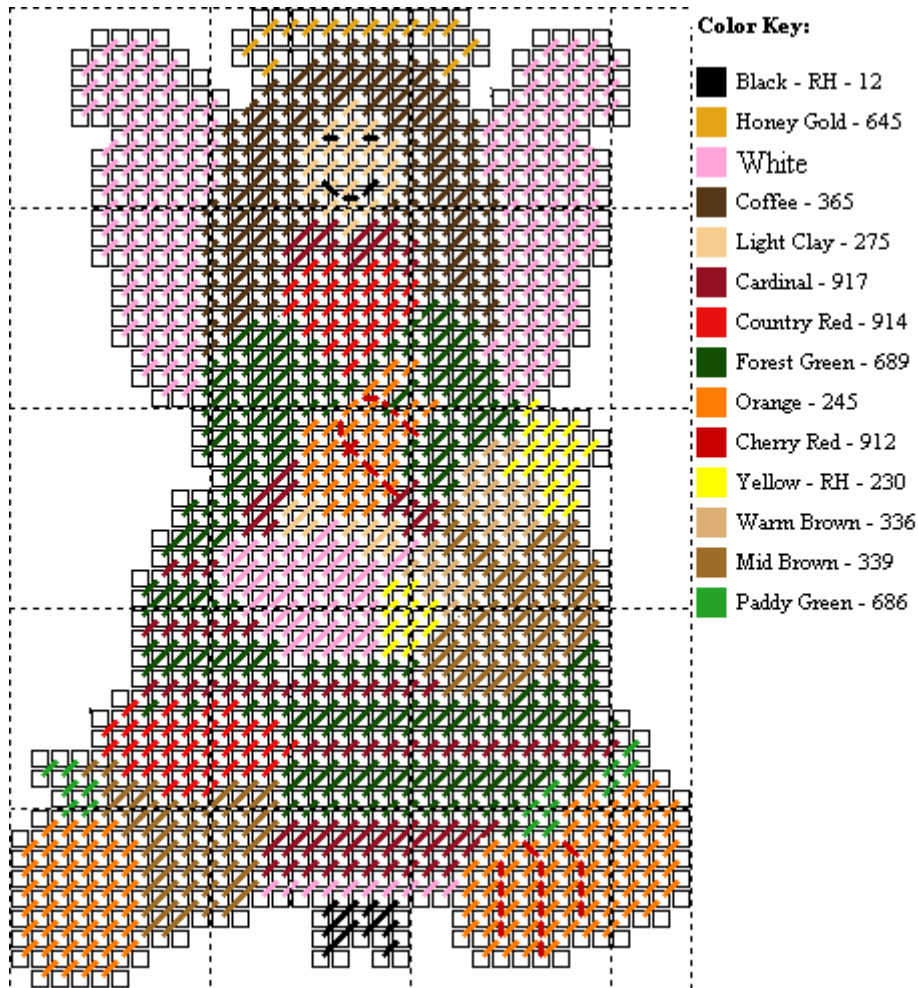

Harvest Angel Wall Hanging

Harvest Angel Wall Hanging

Large Wall Hanging

Size: 46 holes wide by 89 holes high

Suggested Colors:

(See page 5 for the Angel pattern with the color chart)

Bronze (text),
Dark Brown (hair), Forest Green (dress), White (charted as Pink),
Burgandy (sleeves), Beige (face & hands),
Orange, Yellow, Red, Emerald Green,
Medium Brown (baskets), Light Brown
Black (shoes), Gold (halo)

Fill in Background (unstitched area) with Beige, Off-white, or White, as desired.

Project Suggestions:

This project can be stitched as one complete wall hanging, as described above or as individual pieces, as follows.

The Suggested Colors above can be used for the individual patterns.

Harvest Angel Wall Hanging

Joyous Harvest Greetings – Text

Size: 46 holes wide by 40 holes high

This pattern can be used with the individual Harvest Angel patterns,
or with another holiday pattern.

Harvest Angel Wall Hanging

Harvest Angel Block

Size: 46 holes wide by 49 holes high

Harvest Angel Wall Hanging

Harvest Angel – Cut Out

Size: 34 holes wide by 49 holes high