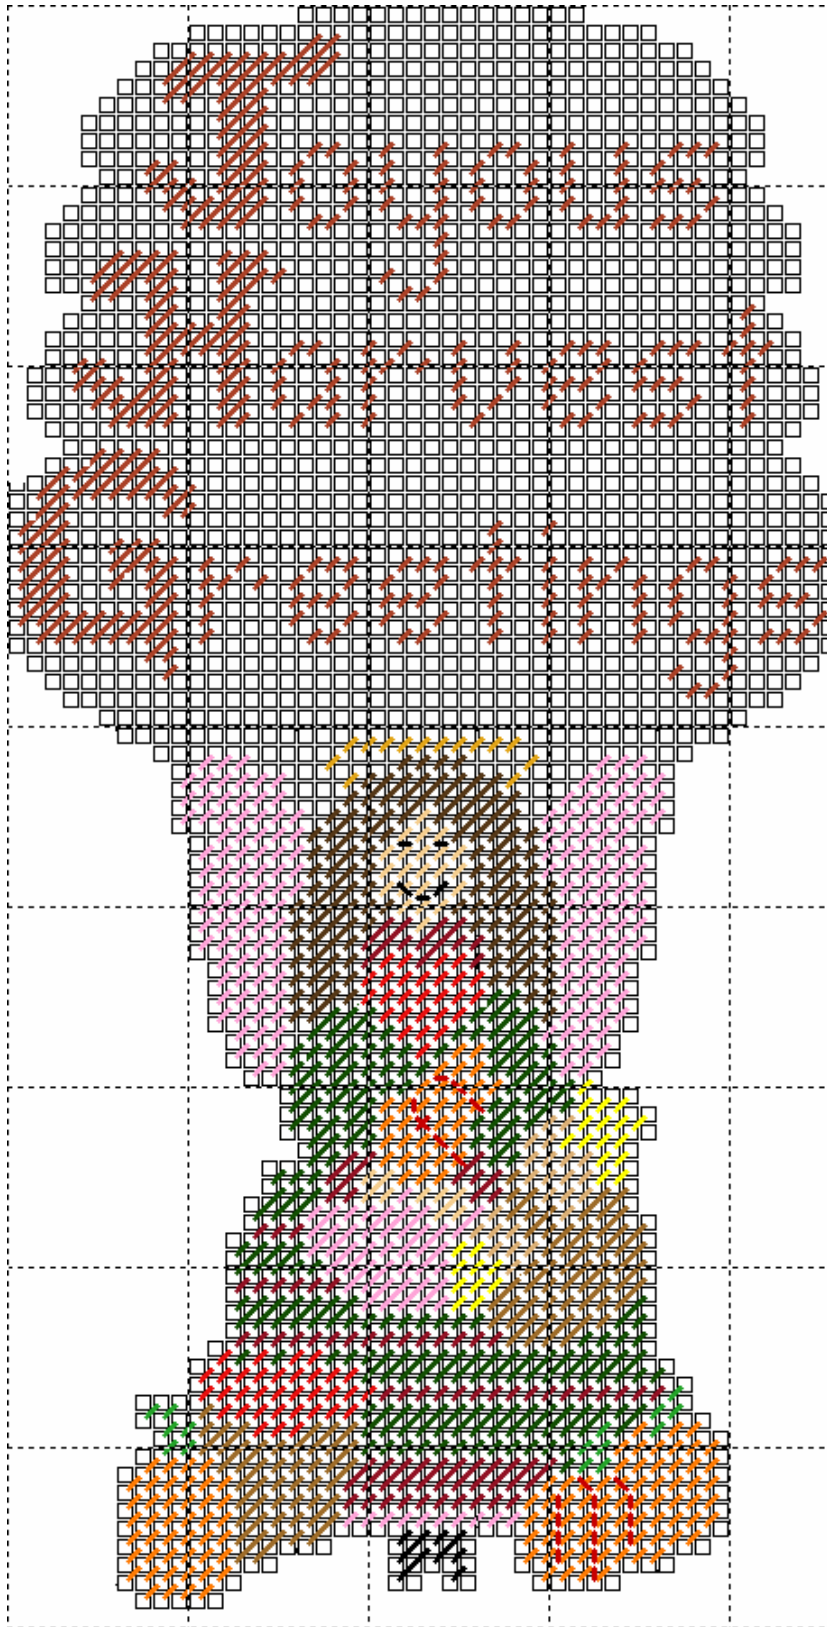

Harvest Angel Wall Hanging

Harvest Angel Wall Hanging

Large Wall Hanging

Size: 46 holes wide by 89 holes high

Suggested Colors:

(See page 5 for the Angel pattern with the color chart)

Bronze (text),
Dark Brown (hair), Forest Green (dress), White (charted as Pink),
Burgandy (sleeves), Beige (face & hands),
Orange, Yellow, Red, Emerald Green,
Medium Brown (baskets), Light Brown
Black (shoes), Gold (halo)

Fill in Background (unstitched area) with Beige, Off-white, or White, as desired.

Project Suggestions:

This project can be stitched as one complete wall hanging, as described above or as individual pieces, as follows.

The Suggested Colors above can be used for the individual patterns.

Harvest Angel Wall Hanging

Joyous Harvest Greetings – Text

Size: 46 holes wide by 40 holes high

This pattern can be used with the individual Harvest Angel patterns,
or with another holiday pattern.

Harvest Angel Wall Hanging

Harvest Angel Block

Size: 46 holes wide by 49 holes high

Harvest Angel Wall Hanging

Harvest Angel – Cut Out

Size: 34 holes wide by 49 holes high