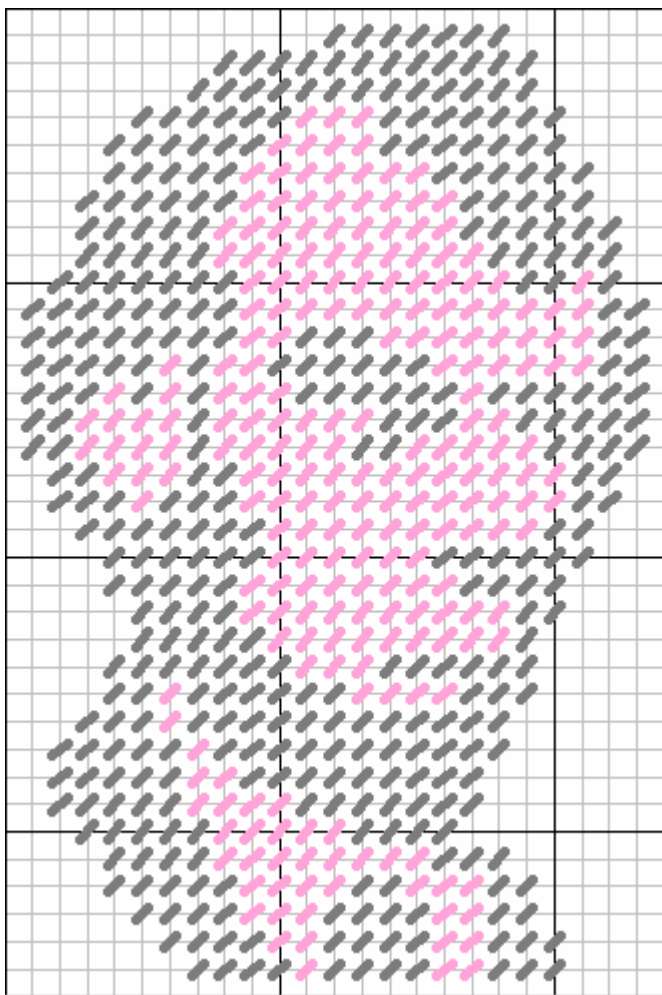

**Presidents Lincoln & Washington – Silhouettes**

**Large Magnets**

Size: 24 x 36

Size: 26 x 32

Colors: Gray and White (charted as Pink), or other desired colors.  
Cut around stitched area, or fill in background with a contrasting color.

### Presidents Lincoln & Washington – Silhouettes

#### Boutique Tissue Box Sides

Size: 32 x 36

Size: 32 x 36

Colors: Gray and White (charted as Pink), or other desired colors.  
Fill in background with a contrasting color.