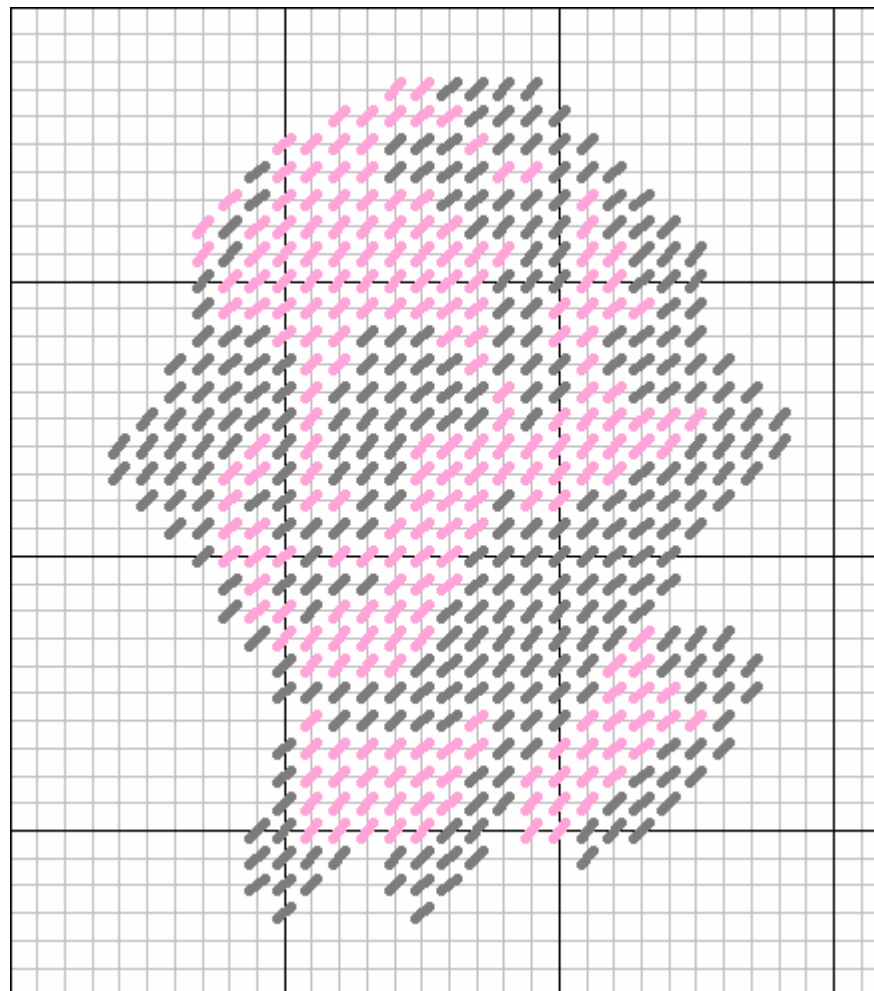

**Presidents Lincoln & Washington – Silhouettes**

**Large Magnets**

Size: 24 x 36

Size: 26 x 32

Colors: Gray and White (charted as Pink), or other desired colors.  
Cut around stitched area, or fill in background with a contrasting color.

### Presidents Lincoln & Washington – Silhouettes

#### Boutique Tissue Box Sides

Size: 32 x 36

Size: 32 x 36

Colors: Gray and White (charted as Pink), or other desired colors.  
Fill in background with a contrasting color.