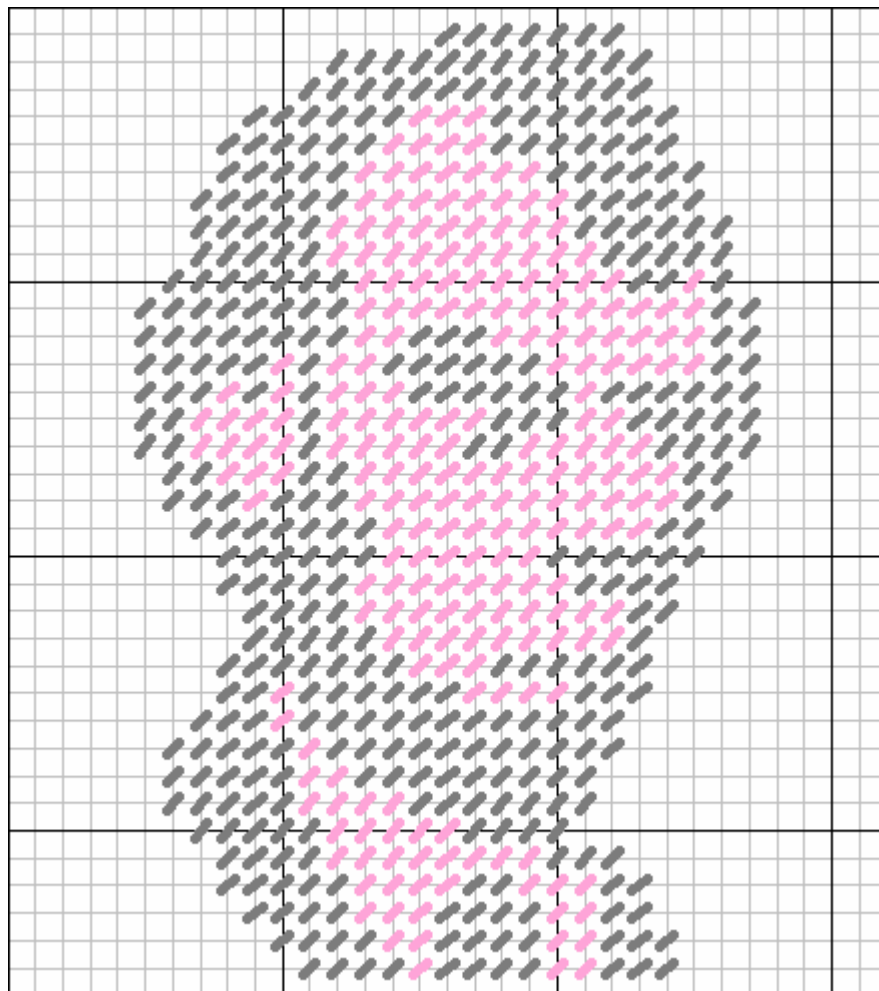

**Presidents Lincoln & Washington – Silhouettes**

**Large Magnets**

Size: 24 x 36

Size: 26 x 32

Colors: Gray and White (charted as Pink), or other desired colors.  
Cut around stitched area, or fill in background with a contrasting color.

### Presidents Lincoln & Washington – Silhouettes

#### Boutique Tissue Box Sides

Size: 32 x 36

Size: 32 x 36

Colors: Gray and White (charted as Pink), or other desired colors.  
Fill in background with a contrasting color.