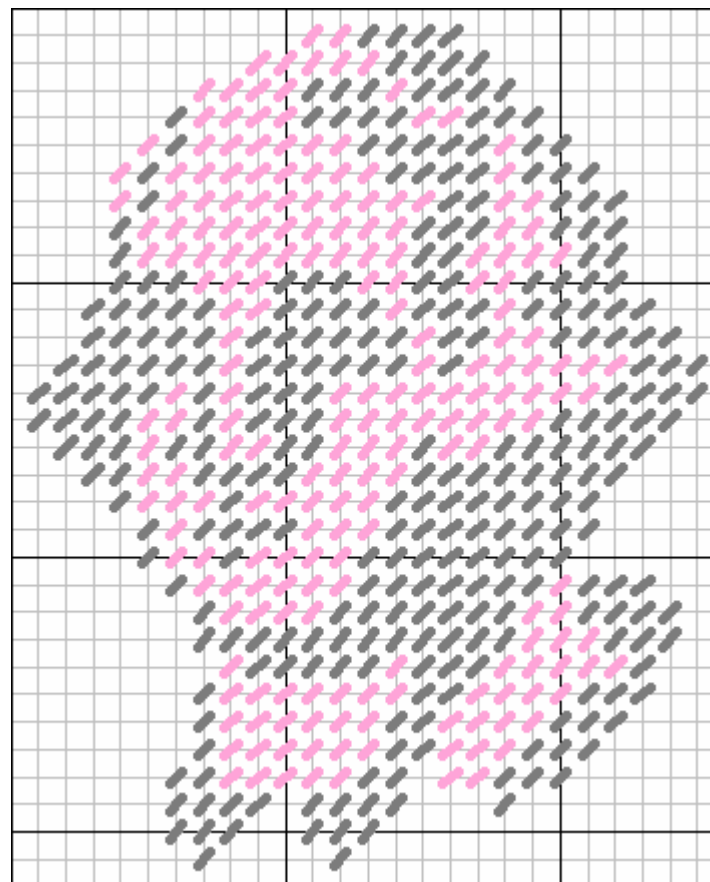

**Presidents Lincoln & Washington – Silhouettes**

**Large Magnets**

Size: 24 x 36

Size: 26 x 32

Colors: Gray and White (charted as Pink), or other desired colors.  
Cut around stitched area, or fill in background with a contrasting color.

#### Boutique Tissue Box Sides

Size: 32 x 36

Size: 32 x 36

Colors: Gray and White (charted as Pink), or other desired colors.  
Fill in background with a contrasting color.