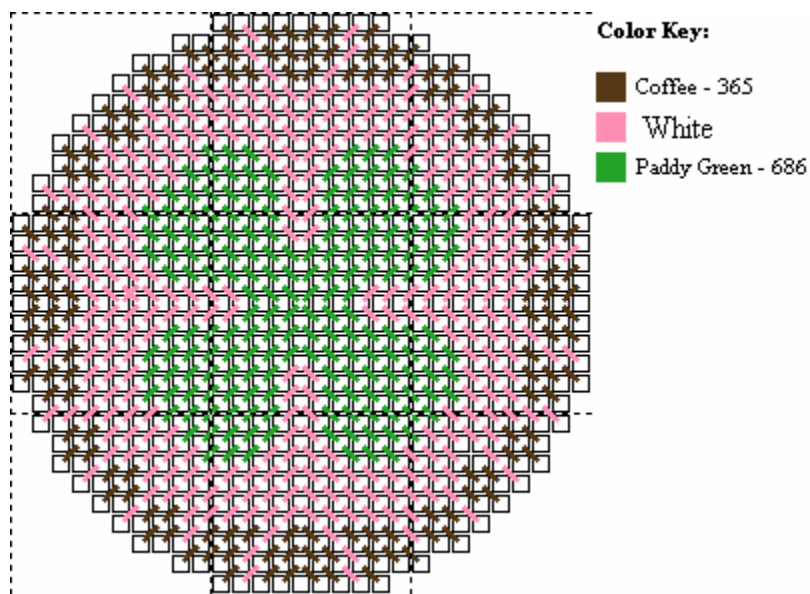

Shamrock Stepping Stone Coaster

Size: 29 holes w x 29 holes high

If a backing is desired, cut 2 and stitch 1.

Overcast the front to the back (unstitched) piece with Brown (Coffee).

This pattern is copyrighted.