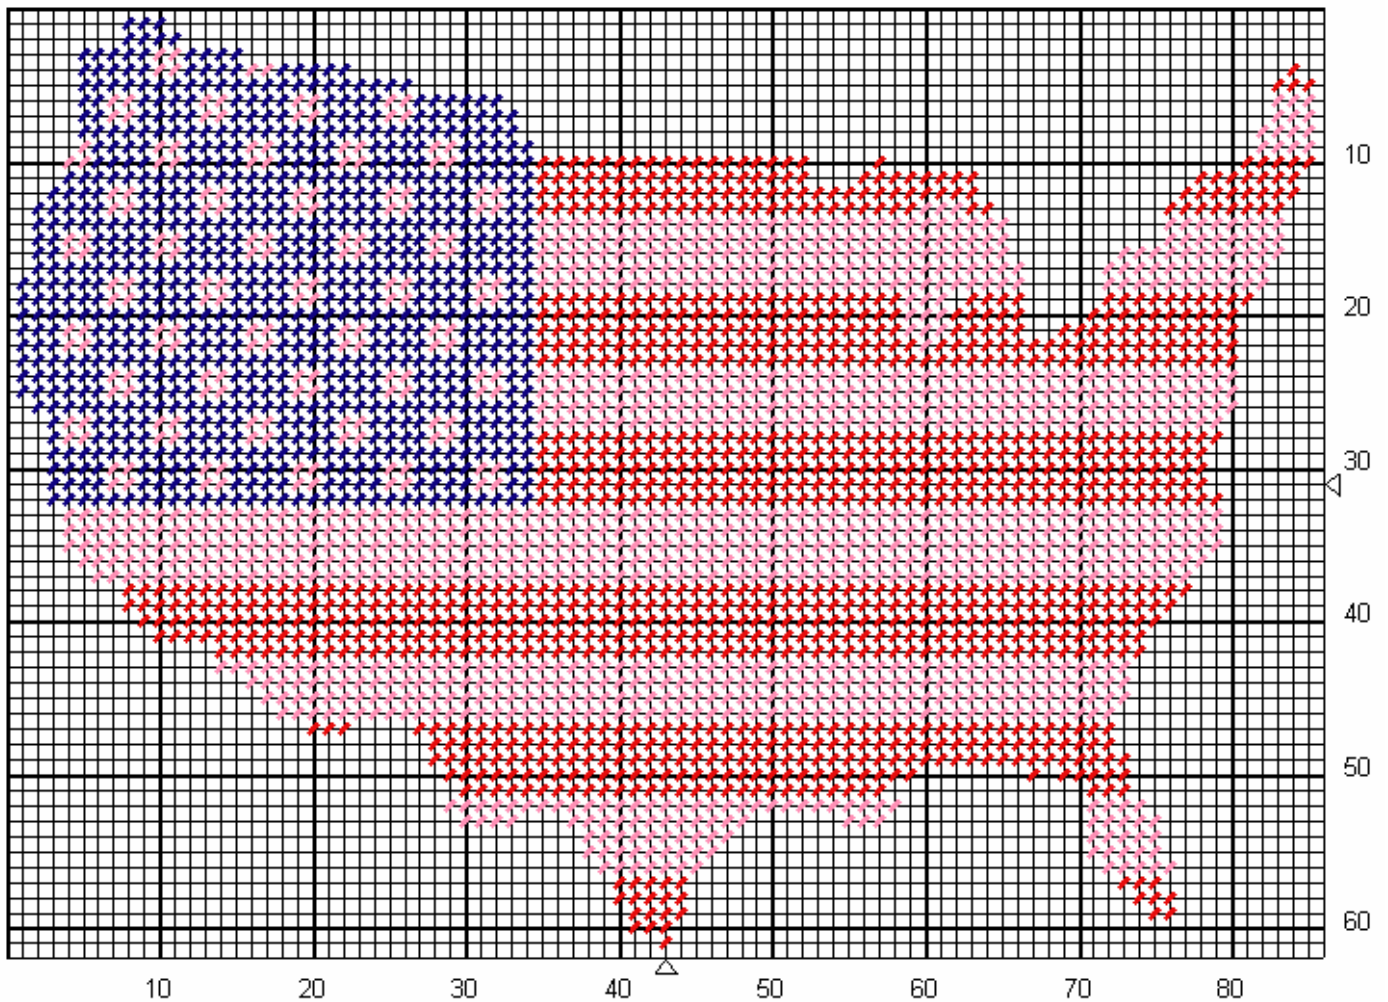

USA Outline Flag

Size: 86 holes wide x 62 holes high

Colors:

Red, White (charted as Pink) and Blue

Cut around stitched area, or fill in background with a contrasting color.

This pattern is copyrighted.

You may not sell these patterns or offer them to others as your own.