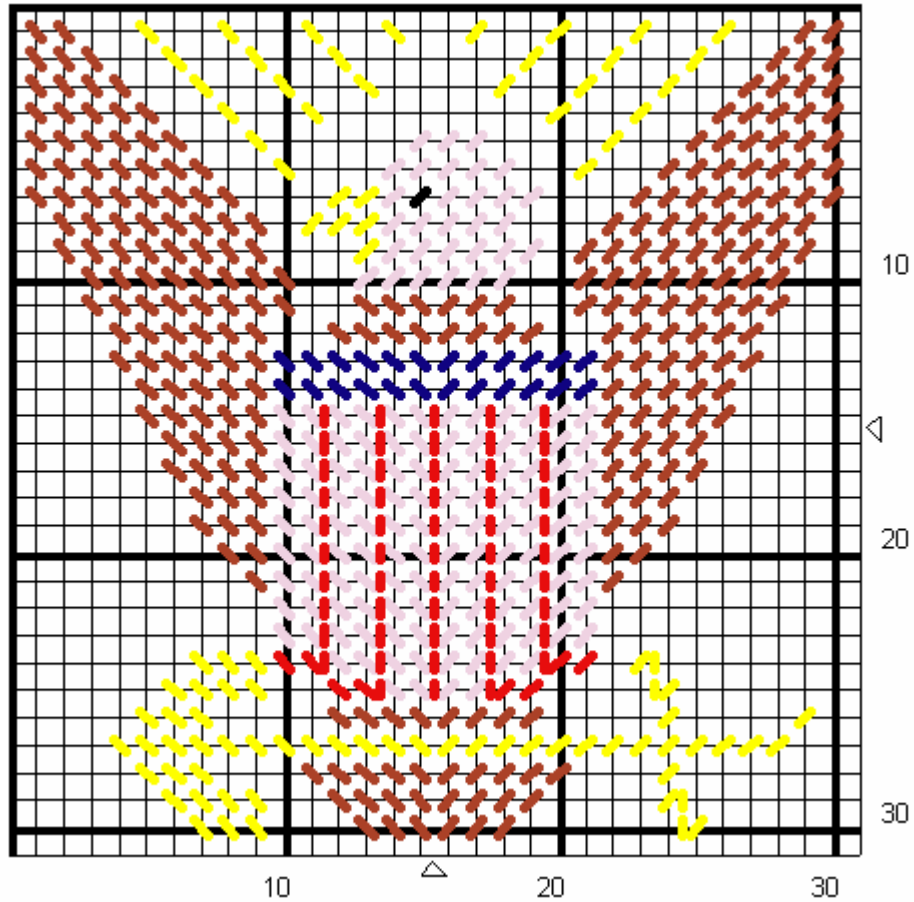

US Navy – Coaster

Holes: 31 w by 31 h, Sized for a coaster

Colors:

Brown (bronze), White (pink on chart), Yellow, Red, Blue

US Navy – Tissue Box

Holes: 31 w by 36 h, Sized for a boutique tissue box side

Colors:

Brown (bronze), White (pink on chart), Yellow, Red, Blue

Suggestions:

Stitch on a 33 w x 36 h for a looser-fit if desired.