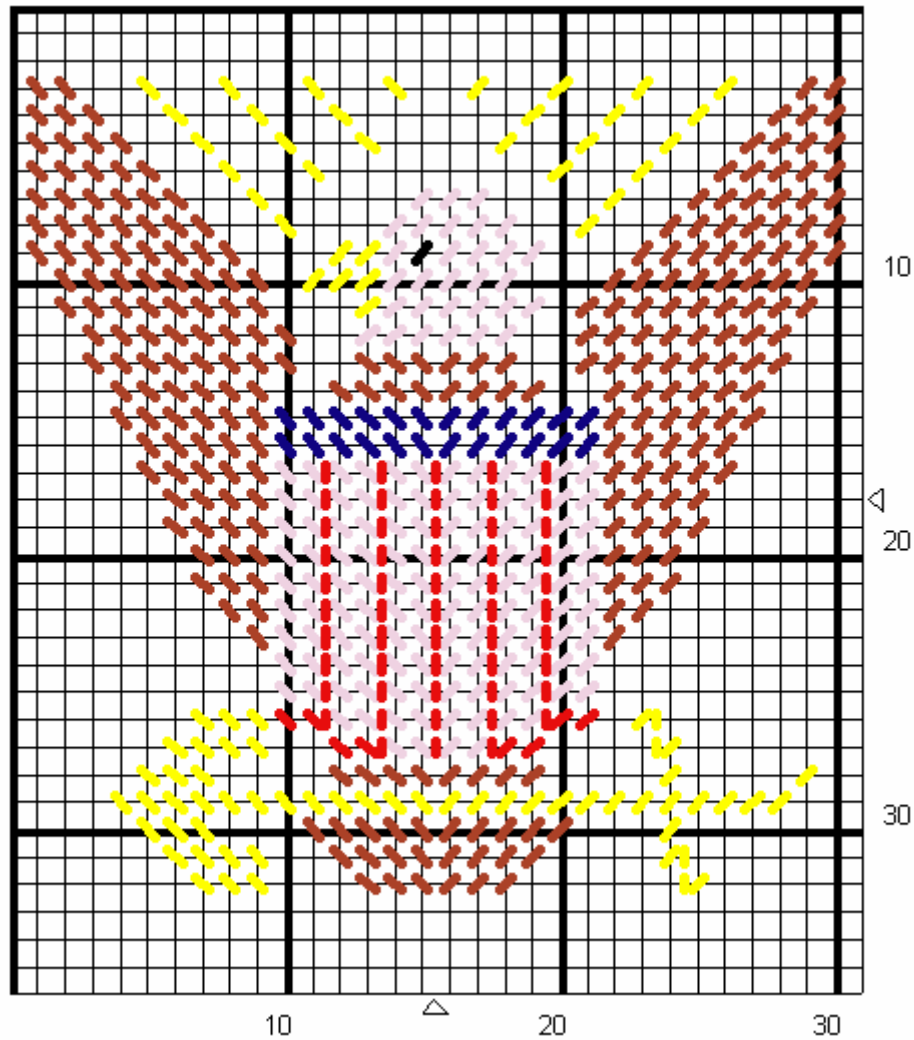

US Navy – Coaster

Holes: 31 w by 31 h, Sized for a coaster

Colors:

Brown (bronze), White (pink on chart), Yellow, Red, Blue

US Navy – Tissue Box

Holes: 31 w by 36 h, Sized for a boutique tissue box side

Colors:

Brown (bronze), White (pink on chart), Yellow, Red, Blue

Suggestions:

Stitch on a 33 w x 36 h for a looser-fit if desired.