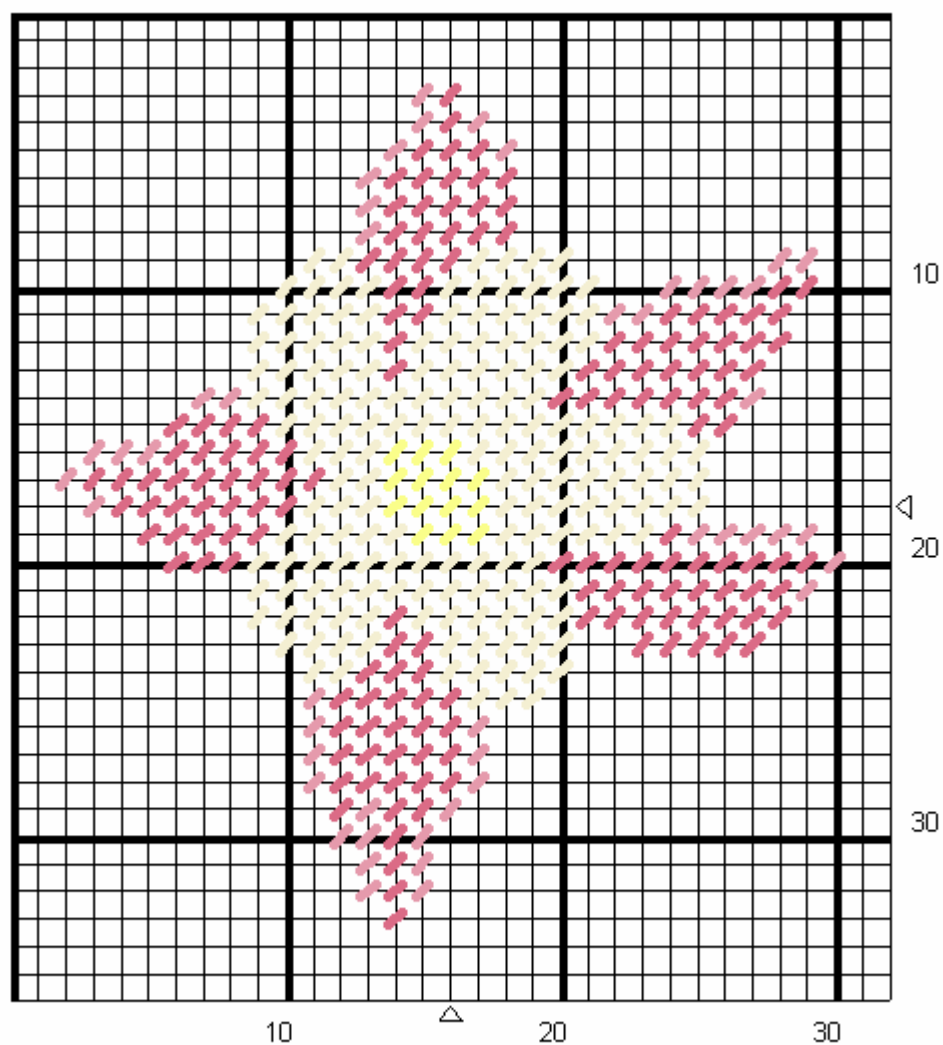

Columbine Tissue Box Side

Holes: 32 w by 36 h, Sized for Boutique Tissue Box Side

Colors: Rose, Light rose/pink, Yellow, White

Suggestions: Use a contrasting color for the background
Use other color combinations for a variety of flower colors.